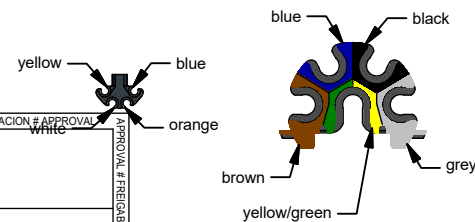

Farbring optional
ZS7400-B006 (gelb)
ZS7400-B008 (grün)
ZS7400-B015 (orange)
ZS7400-B005 (rot)
ZS7400-B007 (blau)
ZS7400-B016 (grau)

Schirmgeflecht muss gekürzt werden und darf nicht über O-Ring ragen!

Assembly instruction B40 hybrid connectors

field attachable plug housing with crimp connection, axial,
5x16mm² + 4xAWG22, ENP: power (female) / data (male)

parts list

Please consider the cable direction!

Cut off the fillers!

Power contacts:
Crimping tool HC20 without head - 6700 0100 1 (Rennsteig part-no.)
Crimping head 8.76-3 for HC20 - 6763 0000 6 (Rennsteig part-no.)
Locator ZB8810-0005 - 241109 (Beckhoff part-no.)
Adjustment for crimping head - 3,30

Data contacts:
Crimping tool ZB8810-0000 - 159939 (Beckhoff part-no.)
Locator ZB8810-0001 - 159940 (Beckhoff part-no.)

Attention: View from cable outlet!
Consider the right choice of colors!

Farbring optional
ZS7400-B006 (yellow)
ZS7400-B008 (green)
ZS7400-B015 (orange)
ZS7400-B005 (red)
ZS7400-B007 (blue)
ZS7400-B016 (grey)