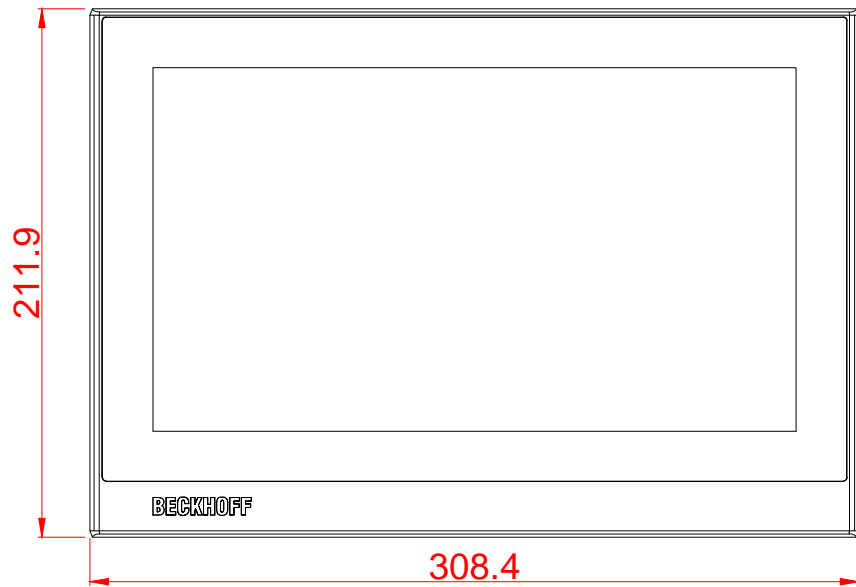

CP2911 Landscape main dimensions and fixing points

dimensions in mm

front view

left view

cut out dimensions: 200,9mm x 297,4mm

rear view

bottom view