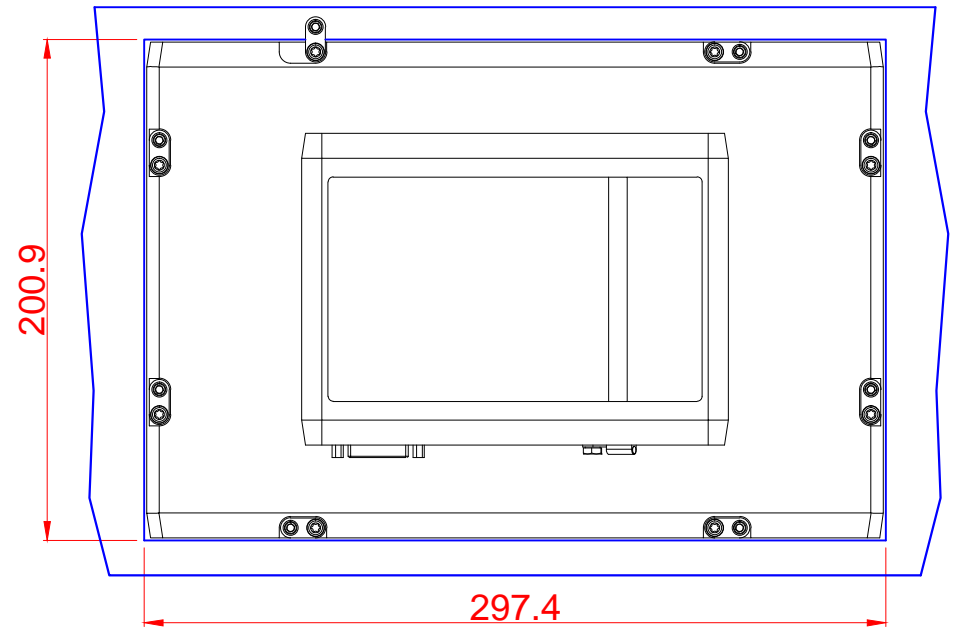

CP2911 Landscape main dimensions and fixing points

dimensions in mm

front view

left view

cut out dimensions: 200,9mm x 297,4mm

rear view

bottom view