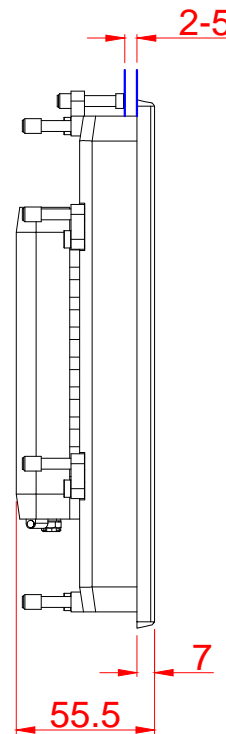

CP2911 Landscape main dimensions and fixing points

dimensions in mm

front view

left view

cut out dimensions: 200,9mm x 297,4mm

rear view

bottom view