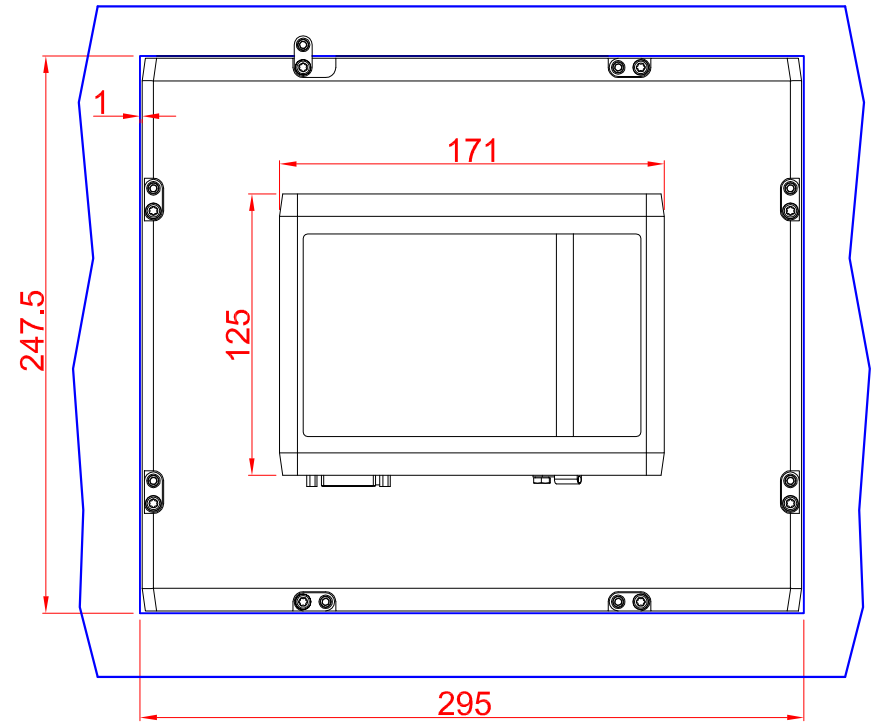

CP2912 Landscape
main dimensions and
fixing points
dimensions in mm

front view

left view

bottom view

cut out dimensions: 247,5mm x 295mm

rear view