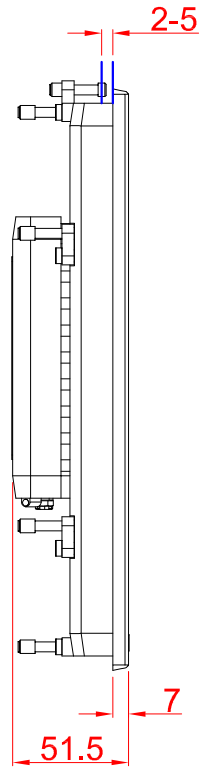

CP2912 Landscape
main dimensions and
fixing points
dimensions in mm

front view

left view

bottom view

cut out dimensions: 247,5mm x 295mm

rear view