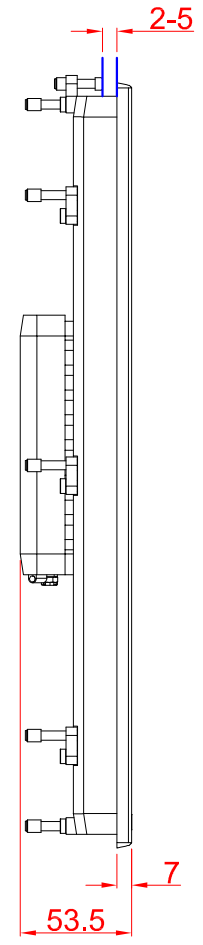

CP2915-0010-M575
main dimensions and
fixing points

dimensions in mm

bottom view

front view

left view

cut out dimensions: 268,3mm x 357,2mm

rear view