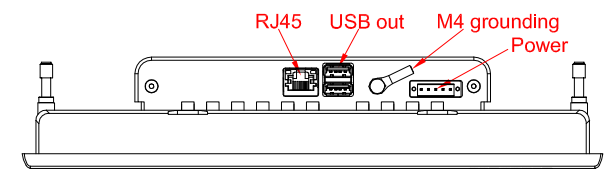

CP2915-0010-M575
main dimensions and
fixing points

dimensions in mm

bottom view

front view

left view

cut out dimensions: 268,3mm x 357,2mm

rear view