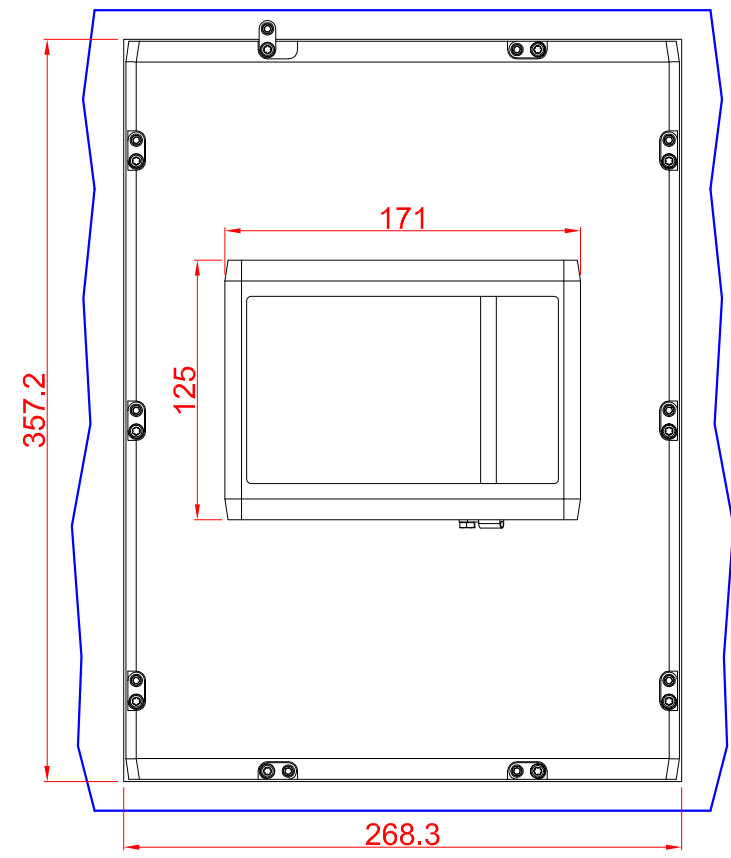

CP2915-0010-M575
main dimensions and
fixing points

dimensions in mm

bottom view

front view

left view

cut out dimensions: 268,3mm x 357,2mm

rear view