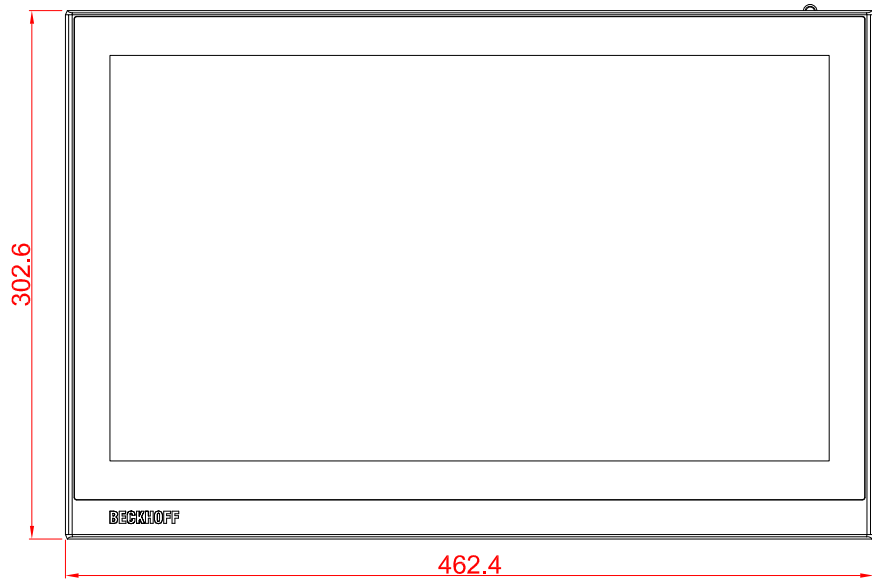

CP2918 Landscape
main dimensions and
fixing points
dimensions in mm

front view

left view

bottom view

cut out dimensions: 291,6mm x 451,4mm

rear view