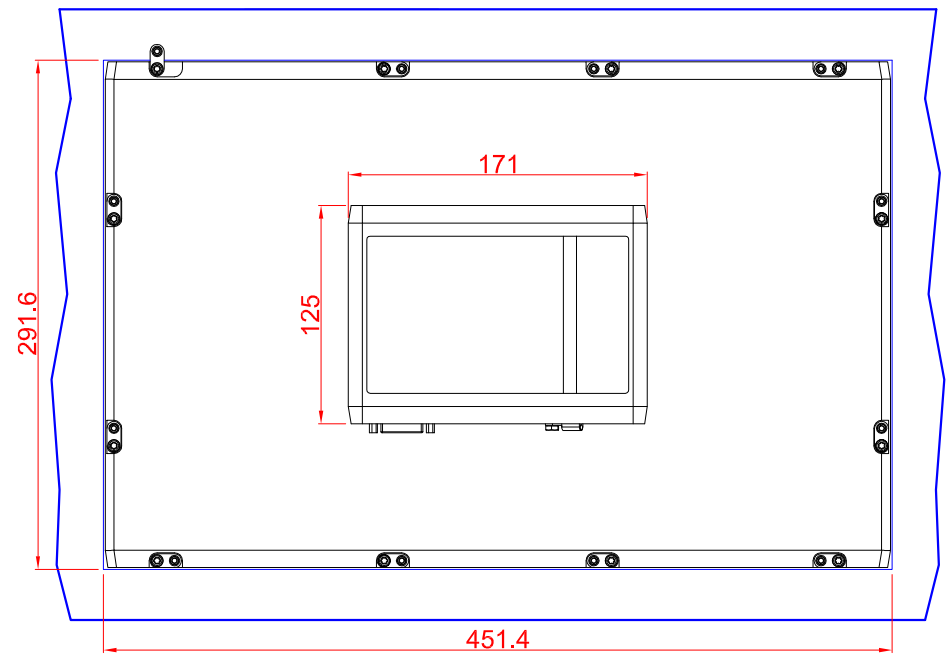

CP2918 Landscape
main dimensions and
fixing points
dimensions in mm

front view

left view

bottom view

cut out dimensions: 291,6mm x 451,4mm

rear view