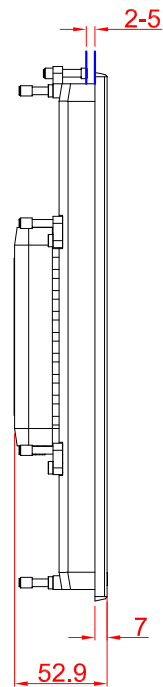

CP2918 Landscape
main dimensions and
fixing points
dimensions in mm

front view

left view

bottom view

cut out dimensions: 291,6mm x 451,4mm

rear view