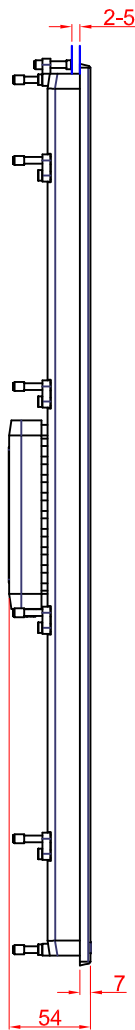

CP2924-0010 Porträt
main dimensions and
fixing points
dimensions in mm

bottom view

front view

left view

cut out dimensions: 587mm x 338,2mm

rear view