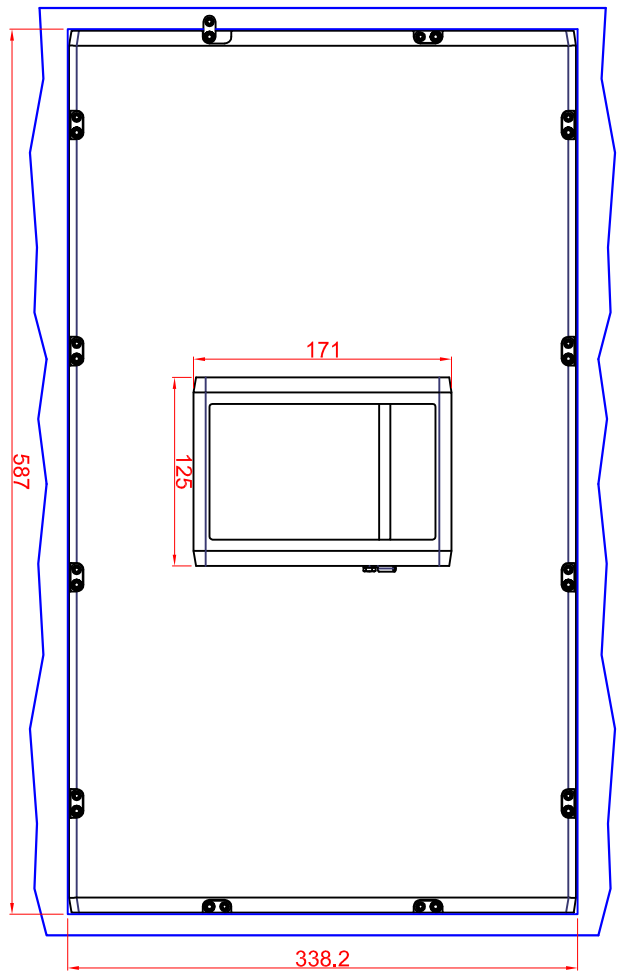

CP2924-0010 Porträt
main dimensions and
fixing points
dimensions in mm

bottom view

front view

left view

cut out dimensions: 587mm x 338,2mm

rear view