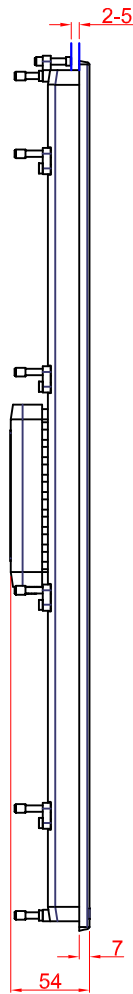

CP2924 Porträt  
main dimensions and  
fixing points  
dimensions in mm

bottom view

front view

left view

cut out dimensions: 587mm x 338,2mm

rear view