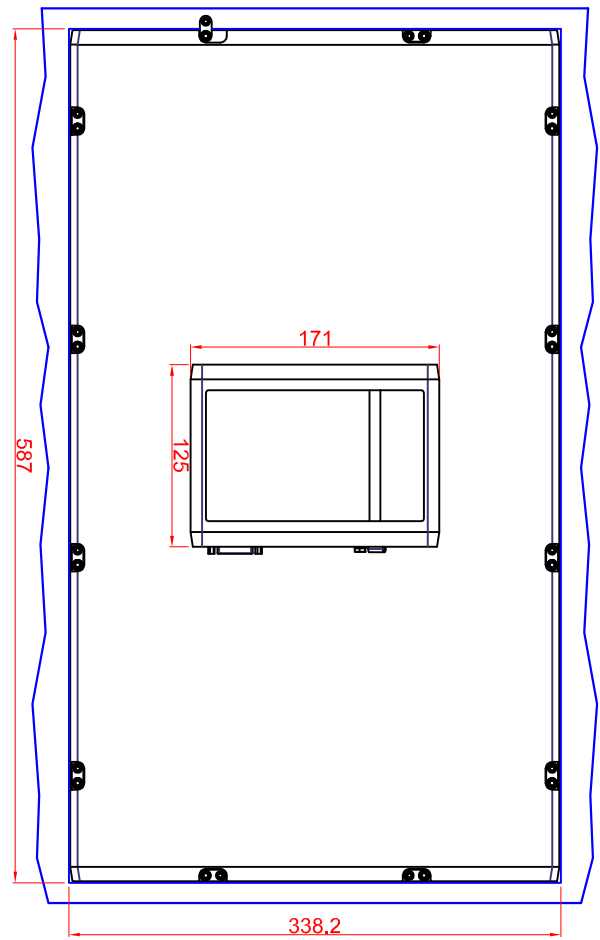

CP2924 Porträt  
main dimensions and  
fixing points  
dimensions in mm

bottom view

front view

left view

cut out dimensions: 587mm x 338,2mm

rear view