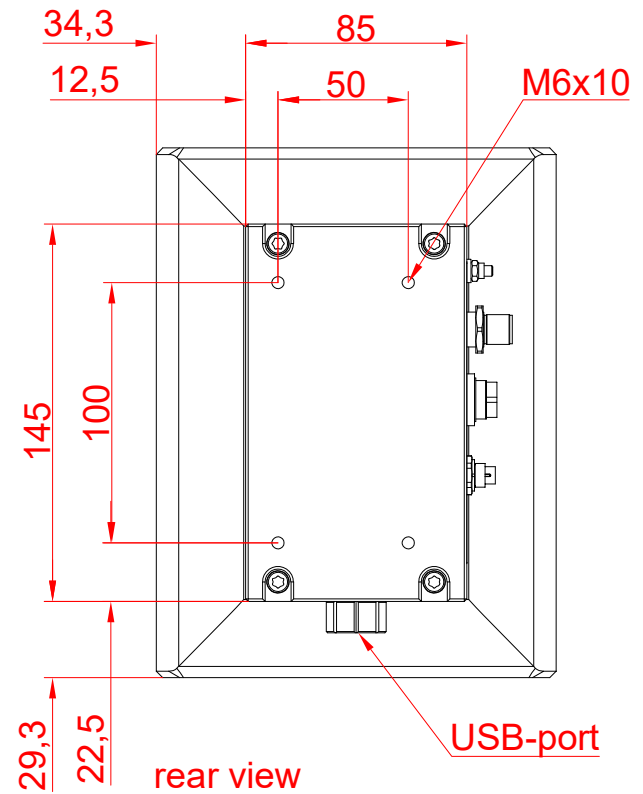

CP3907-0000
with
C9900-M575
C9900-E274

main dimensions and
fixing points

dimensions in mm

front view

side view

rear view