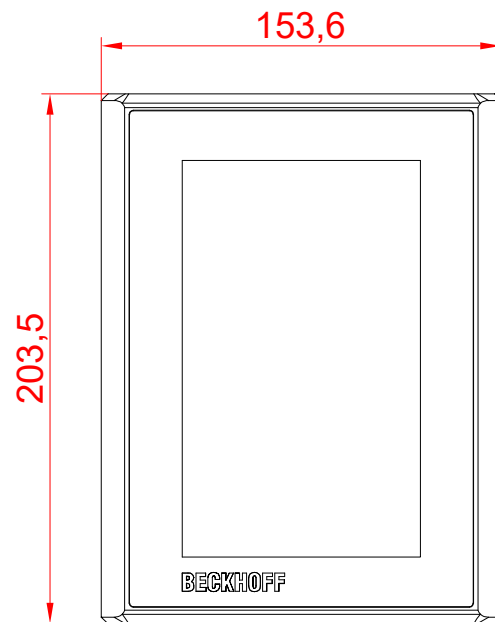

CP3907-0000
with
C9900-M575
C9900-E274

main dimensions and
fixing points

dimensions in mm

front view

side view

rear view