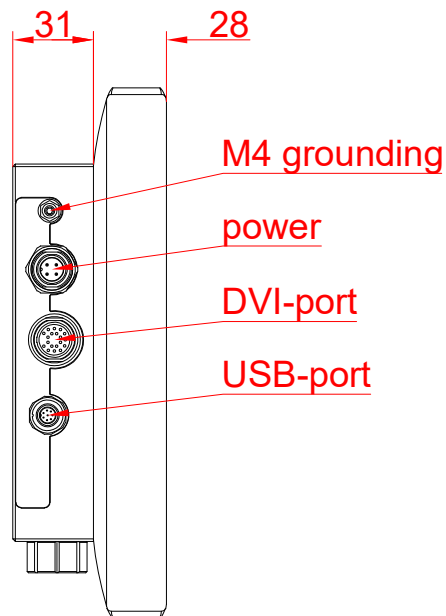

CP3907-0000
with
C9900-M575
C9900-E274

main dimensions and
fixing points

dimensions in mm

front view

side view

rear view