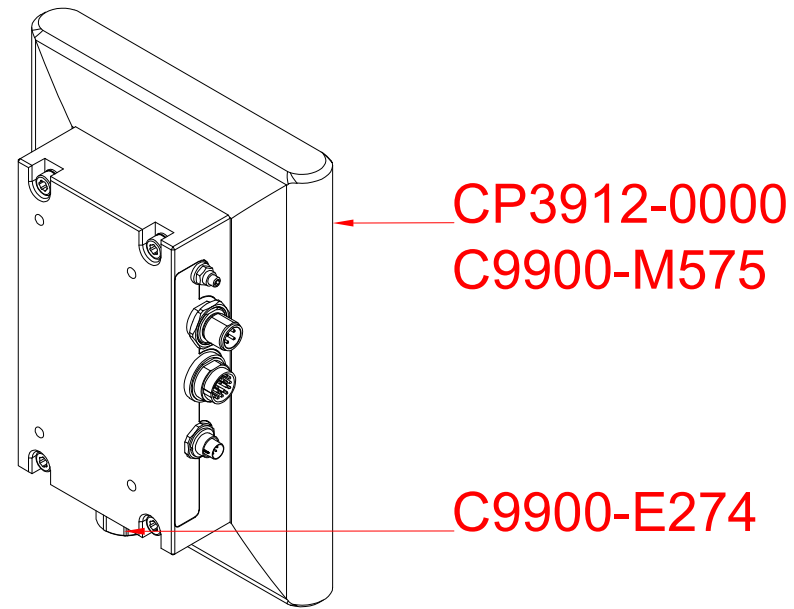

CP3907-0000
with
C9900-M575
C9900-E274

main dimensions and
fixing points

dimensions in mm

front view

side view

rear view