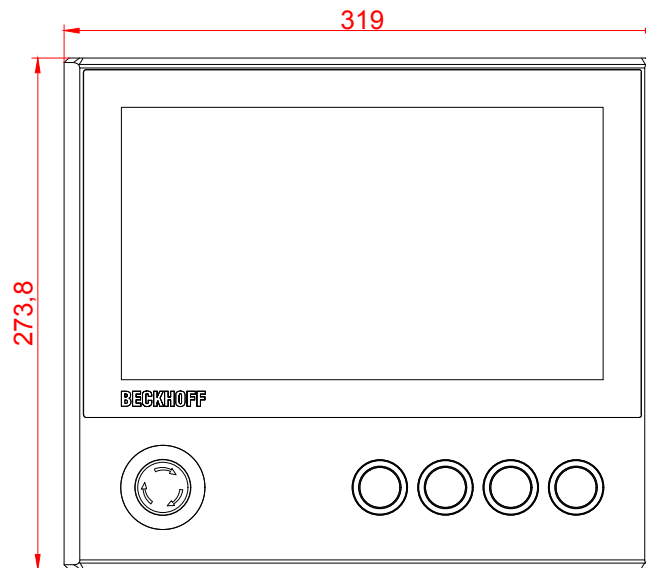

CP3911-G021

main dimensions and
fixing points

dimensions in mm

bottom view

rear view

right view

front view