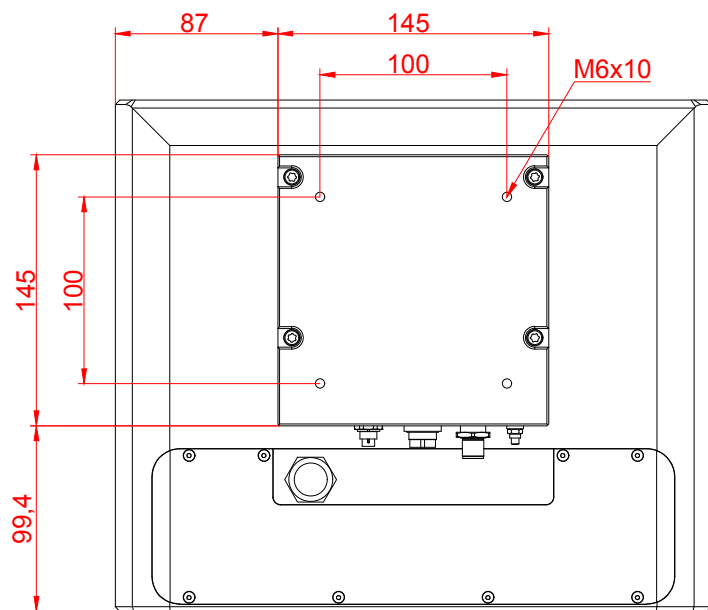

CP3911-G021

main dimensions and
fixing points

dimensions in mm

bottom view

rear view

right view

front view