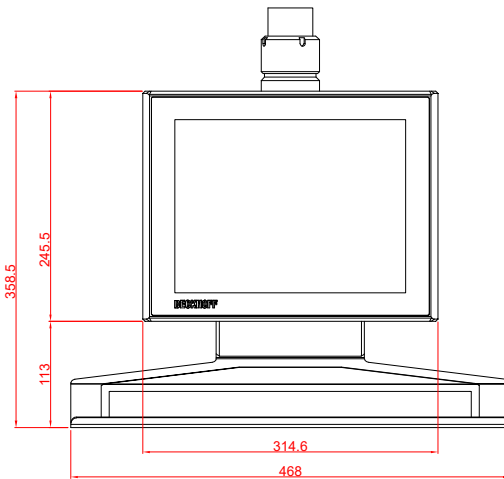

CP3912-0000  
with  
C9900-M750  
C9900-M406

main dimensions and  
fixing points

dimensions in mm

front view

side view

rear view

top view