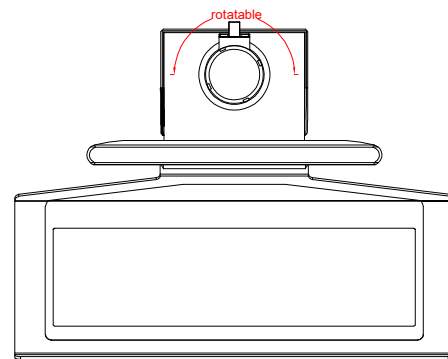

CP3912-0000  
with  
C9900-M750  
C9900-M406

main dimensions and  
fixing points

dimensions in mm

front view

side view

rear view

top view