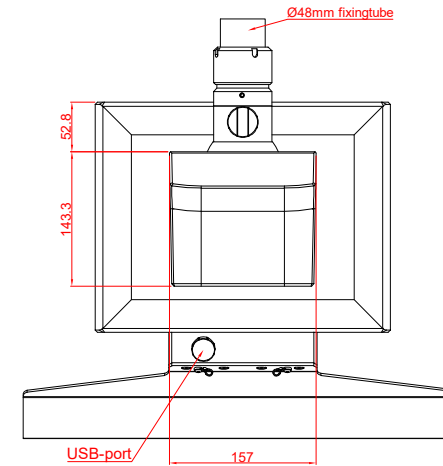

CP3912-0000  
with  
C9900-M750  
C9900-M406

main dimensions and  
fixing points

dimensions in mm

front view

side view

rear view

top view