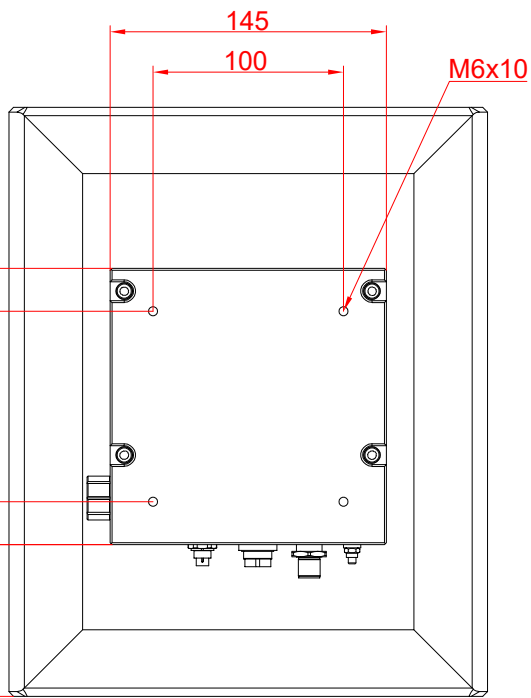

CP3912-0000
with
C9900-M575
C9900-E274

main dimensions and
fixing points

dimensions in mm

bottom view

rear view

side view

front view