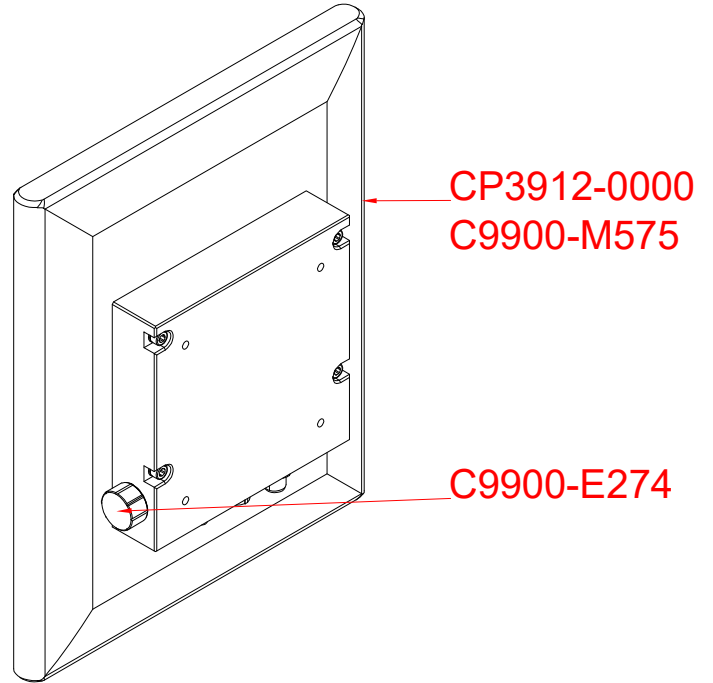

CP3912-0000
with
C9900-M575
C9900-E274

main dimensions and
fixing points

dimensions in mm

bottom view

rear view

side view

front view