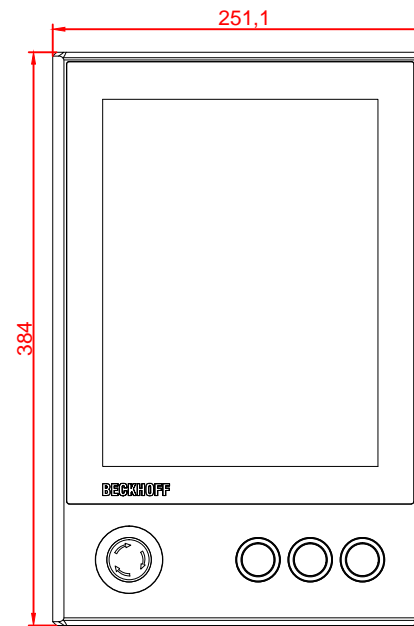

CP3912-M575-G032-E274

main dimensions and  
fixing points

dimensions in mm

bottom view

rear view

left view

front view