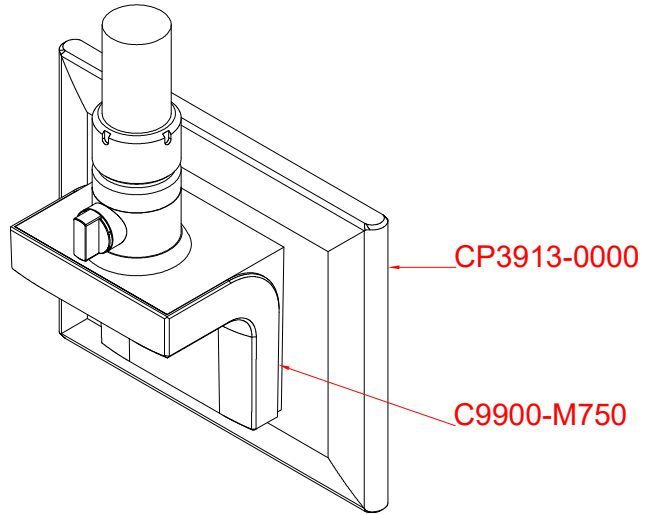

CP3913-0000
with
C9900-M750

main dimensions and
fixing points

dimensions in mm

front view

side view

rear view

top view