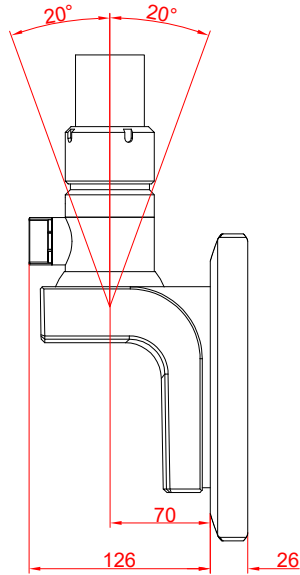

CP3913-0000
with
C9900-M750

main dimensions and
fixing points

dimensions in mm

front view

side view

rear view

top view