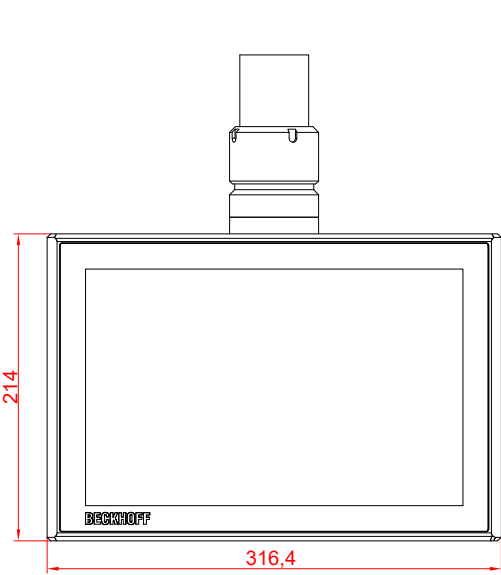

CP3913-0000
with
C9900-M750

main dimensions and
fixing points

dimensions in mm

front view

side view

rear view

top view