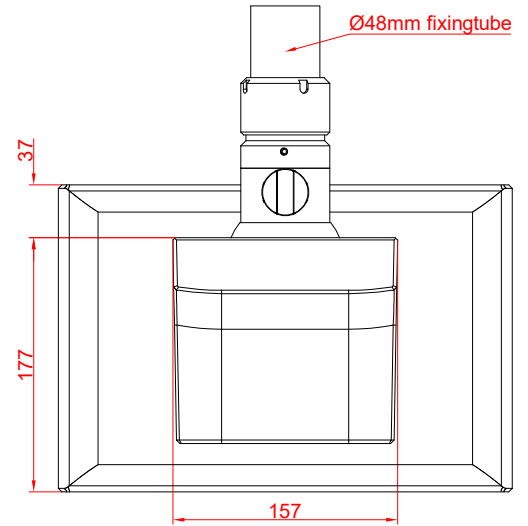

CP3913-0000
with
C9900-M750

main dimensions and
fixing points

dimensions in mm

front view

side view

rear view

top view