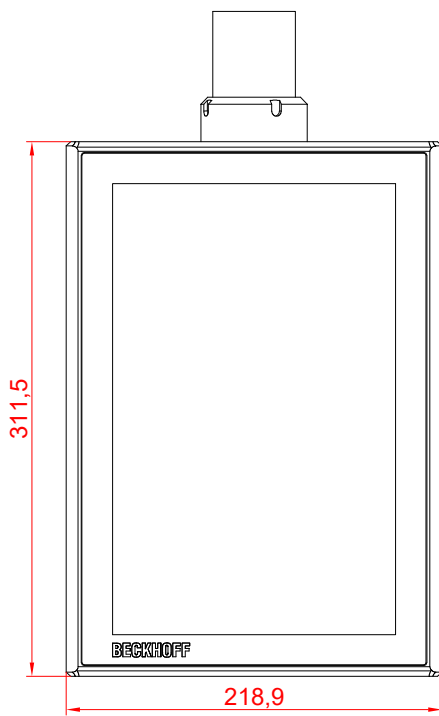

CP3913-0000
with
C9900-M575
C9900-M750

main dimensions and
fixing points

dimensions in mm

front view

side view

rear view

top view