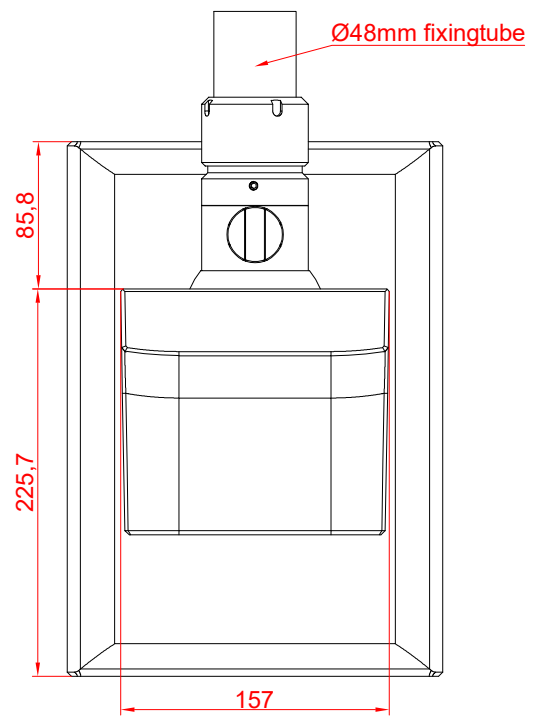

CP3913-0000
with
C9900-M575
C9900-M750

main dimensions and
fixing points

dimensions in mm

front view

side view

rear view

top view