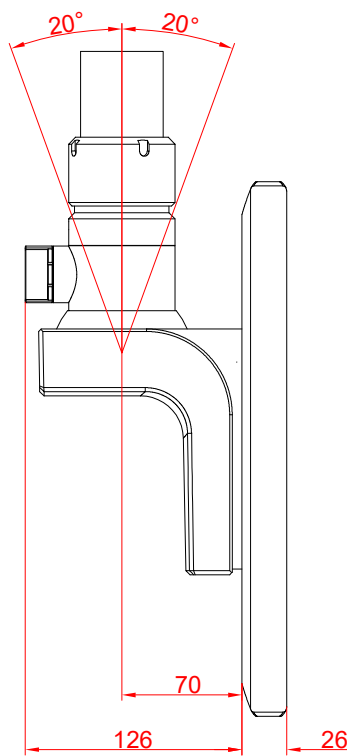

CP3913-0000
with
C9900-M575
C9900-M750

main dimensions and
fixing points

dimensions in mm

front view

side view

rear view

top view