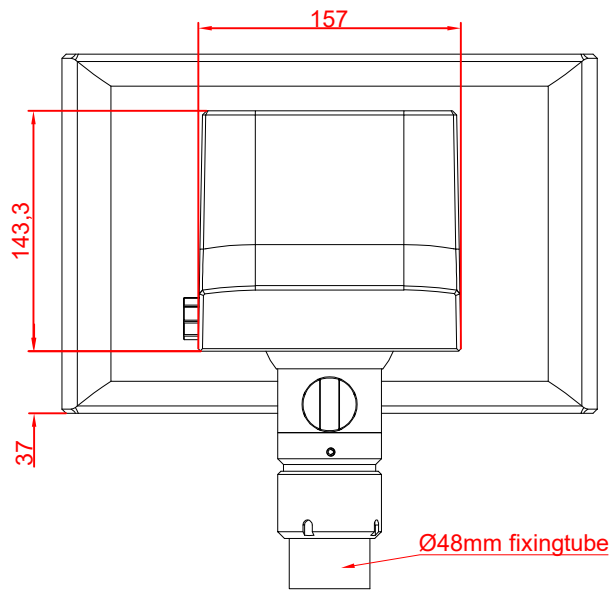

CP3913-0010-M751-E274

main dimensions and  
fixing points

dimensions in mm

bottom view

rear view

side view

front view