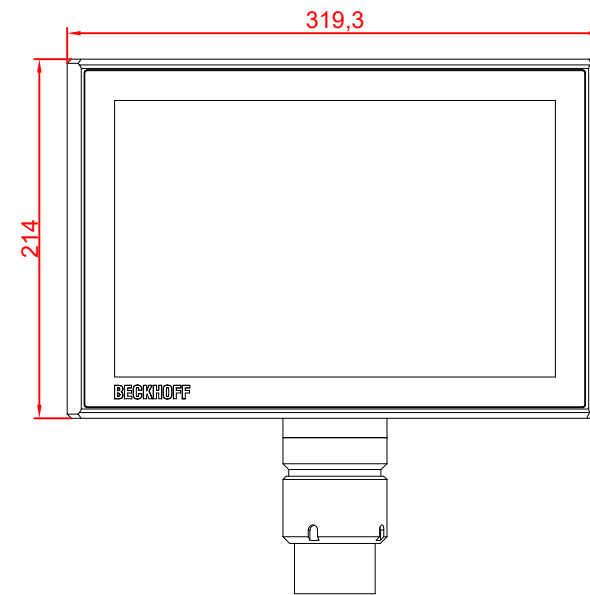

CP3913-0010-M751-E274

main dimensions and  
fixing points

dimensions in mm

bottom view

rear view

side view

front view