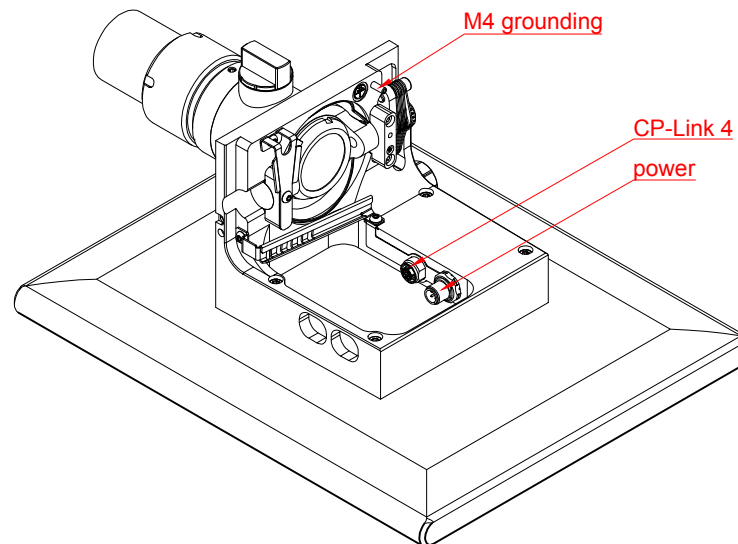

front view

left view

rear view

top view

CP3915-0010-M575-M750-E274

main dimensions and
fixing points

dimensions in mm