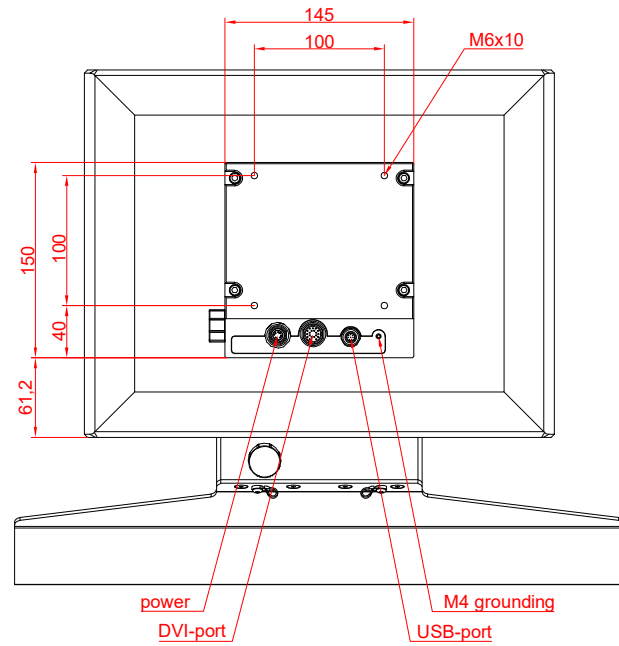

CP3915-0000  
with  
C9900-M390  
C9900-E274  
C9900-M406

main dimensions and  
fixing points

dimensions in mm

bottom view

rear view

side view

front view