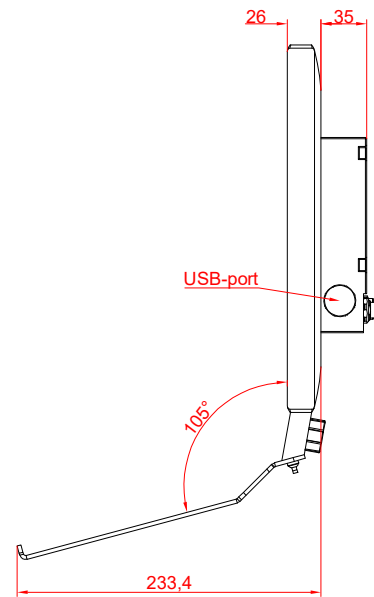

CP3915-0000  
with  
C9900-M390  
C9900-E274  
C9900-M406

main dimensions and  
fixing points

dimensions in mm

bottom view

rear view

side view

front view