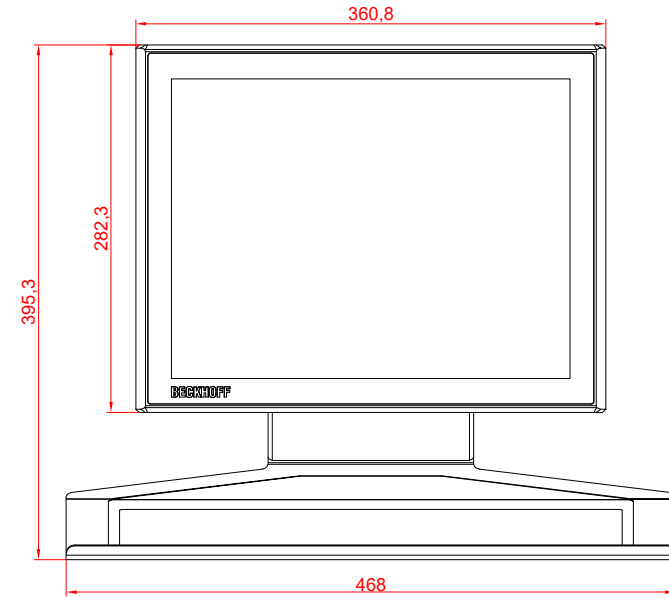

CP3915-0000  
with  
C9900-M390  
C9900-E274  
C9900-M406

main dimensions and  
fixing points

dimensions in mm

bottom view

rear view

side view

front view