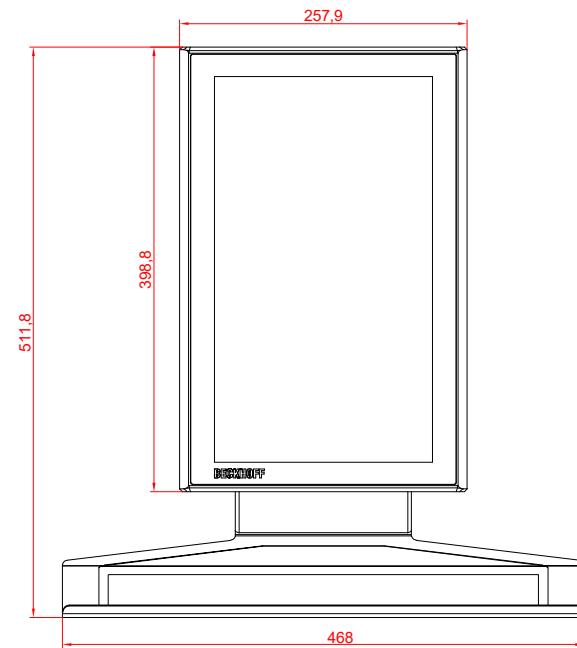

CP3916-0000  
with  
C9900-M575  
C9900-M390  
C9900-E274  
C9900-M406

main dimensions and  
fixing points

dimensions in mm

bottom view

rear view

side view

front view