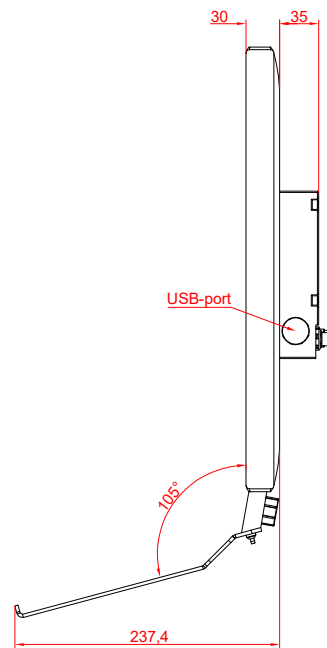

CP3916-0000  
with  
C9900-M575  
C9900-M390  
C9900-E274  
C9900-M406

main dimensions and  
fixing points

dimensions in mm

bottom view

rear view

side view

front view