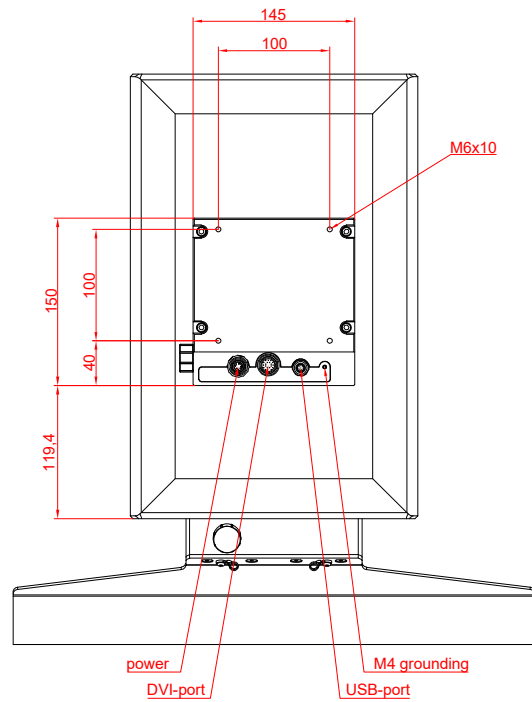

CP3916-0000  
with  
C9900-M575  
C9900-M390  
C9900-E274  
C9900-M406

main dimensions and  
fixing points

dimensions in mm

bottom view

rear view

side view

front view