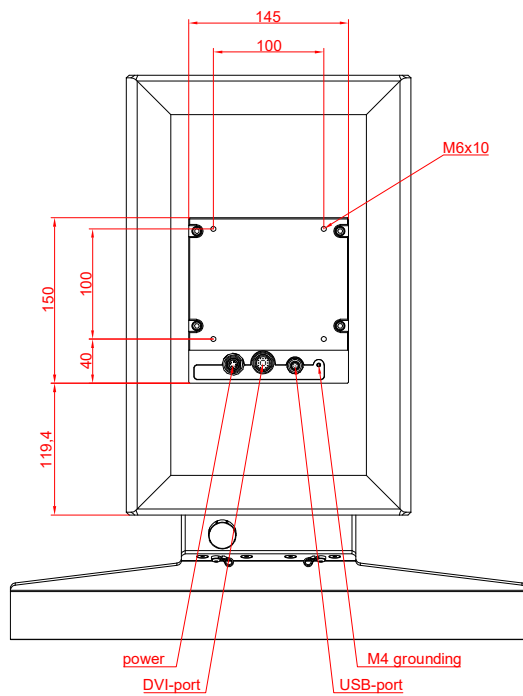

CP3916-0000
with
C9900-M575
C9900-M390
C9900-M406

main dimensions and
fixing points

dimensions in mm

bottom view

rear view

side view

front view