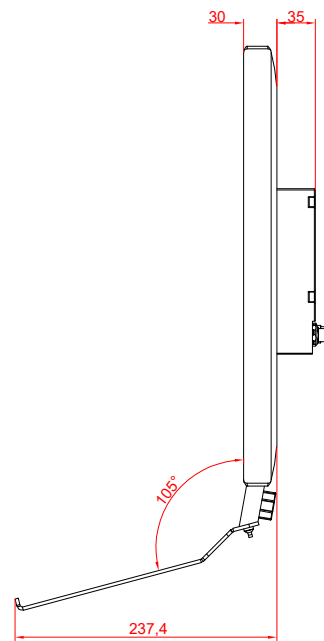

CP3916-0000
with
C9900-M575
C9900-M390
C9900-M406

main dimensions and
fixing points

dimensions in mm

bottom view

rear view

side view

front view