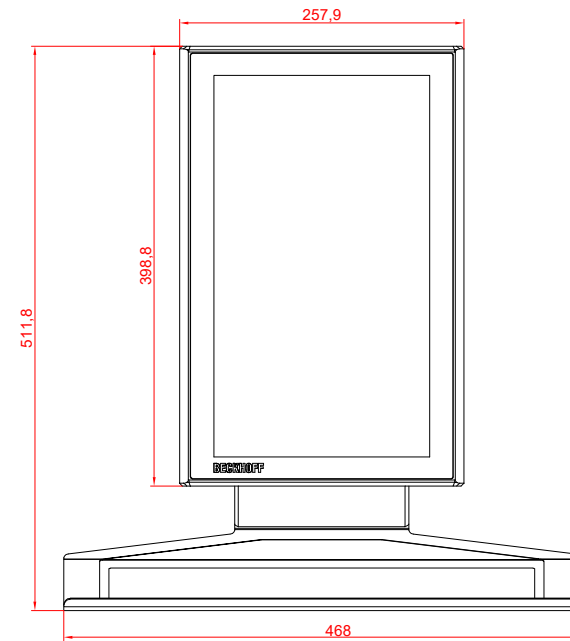

CP3916-0000
with
C9900-M575
C9900-M390
C9900-M406

main dimensions and
fixing points

dimensions in mm

bottom view

rear view

side view

front view