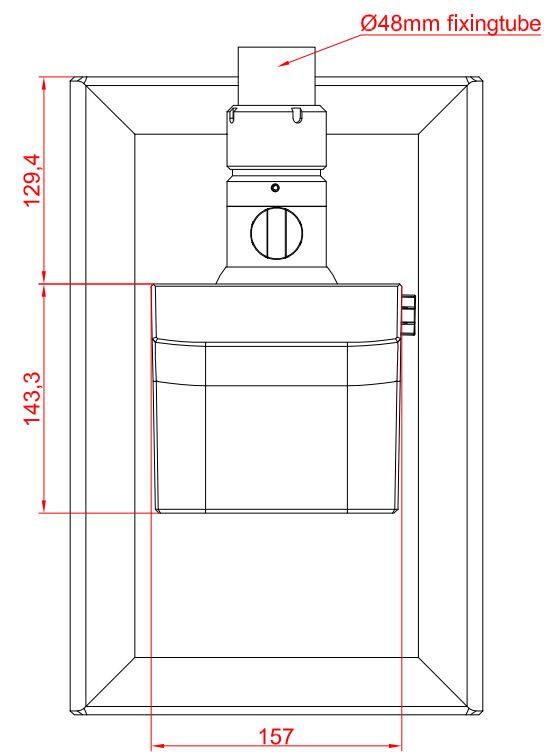

front view

side view

rear view

top view

CP3916-M575-M750-E274

main dimensions and
fixing points

dimensions in mm