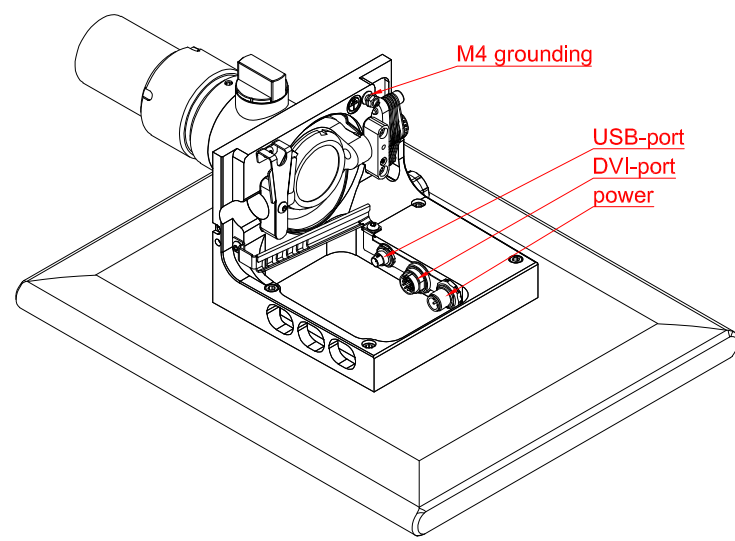

front view

side view

rear view

top view

CP3916-M575-M750-E274

main dimensions and
fixing points

dimensions in mm