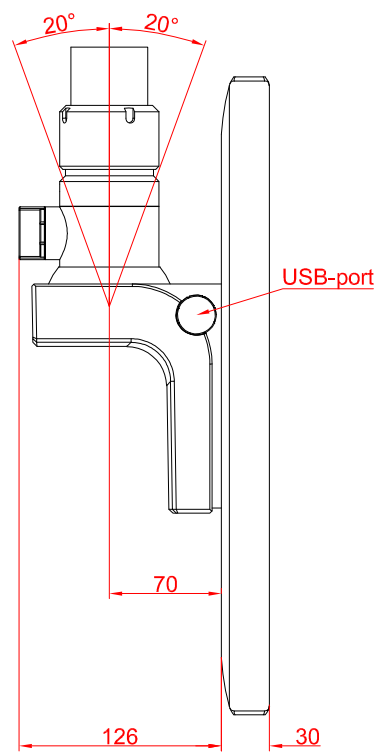

front view

side view

rear view

top view

CP3916-M575-M750-E274

main dimensions and
fixing points

dimensions in mm