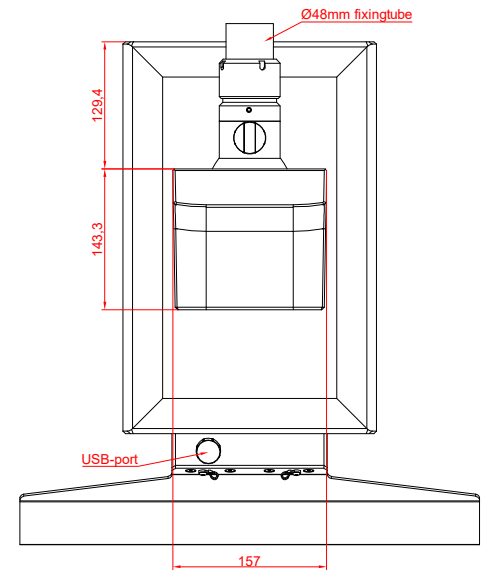

CP3916-0000
with
C9900-M575
C9900-M750
C9900-M406

main dimensions and
fixing points

dimensions in mm

front view

side view

rear view

top view