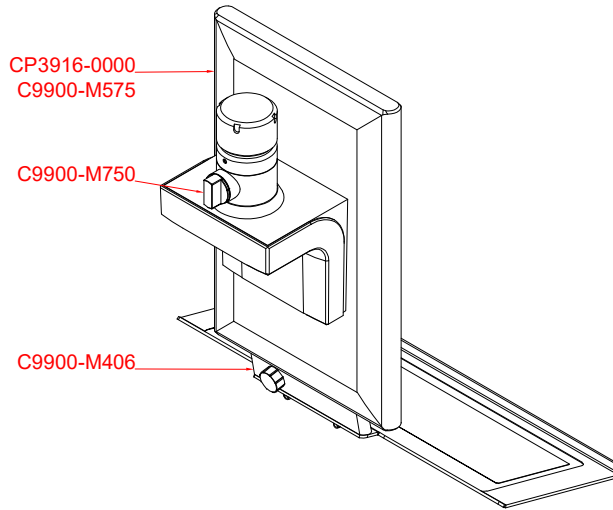

CP3916-0000
with
C9900-M575
C9900-M750
C9900-M406

main dimensions and
fixing points

dimensions in mm

front view

side view

rear view

top view