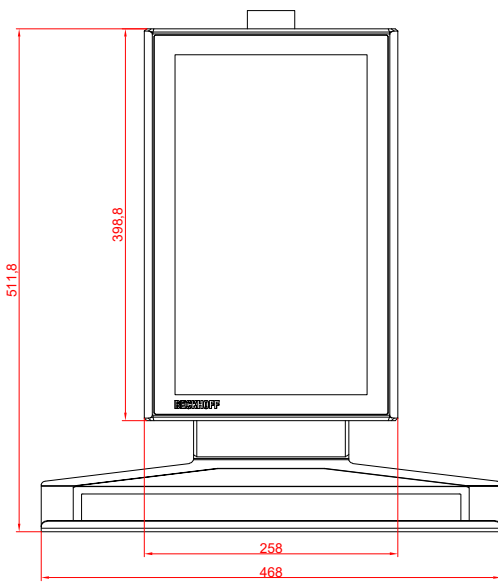

CP3916-0000
with
C9900-M575
C9900-M750
C9900-M406

main dimensions and
fixing points

dimensions in mm

front view

side view

rear view

top view