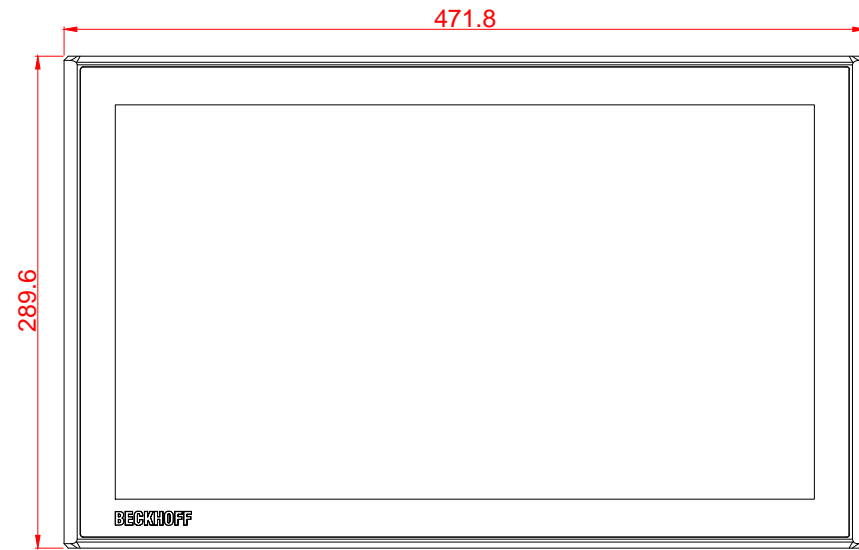

CP3918-0010-E274
main dimensions
dimensions in mm

bottom view

rear view

left view

front view