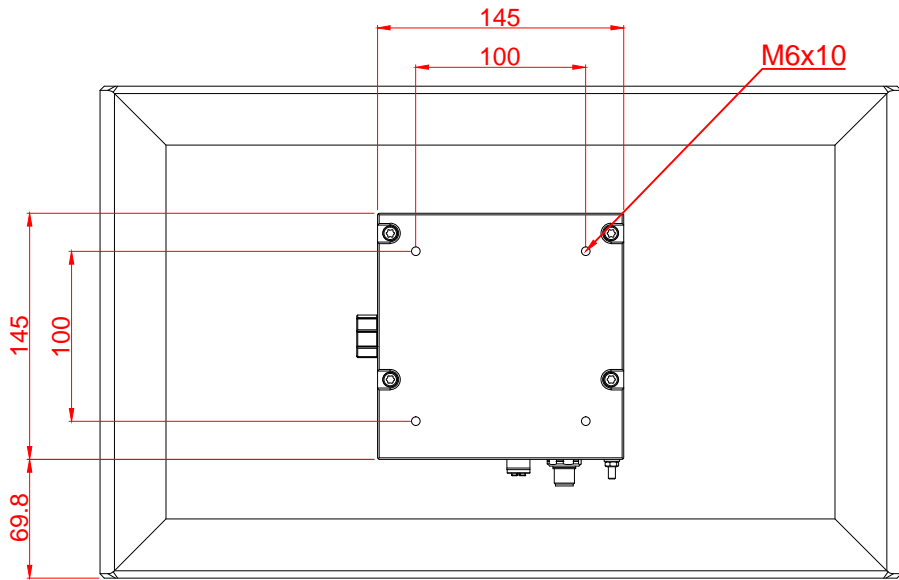

CP3918-0010-E274
main dimensions
dimensions in mm

bottom view

rear view

left view

front view