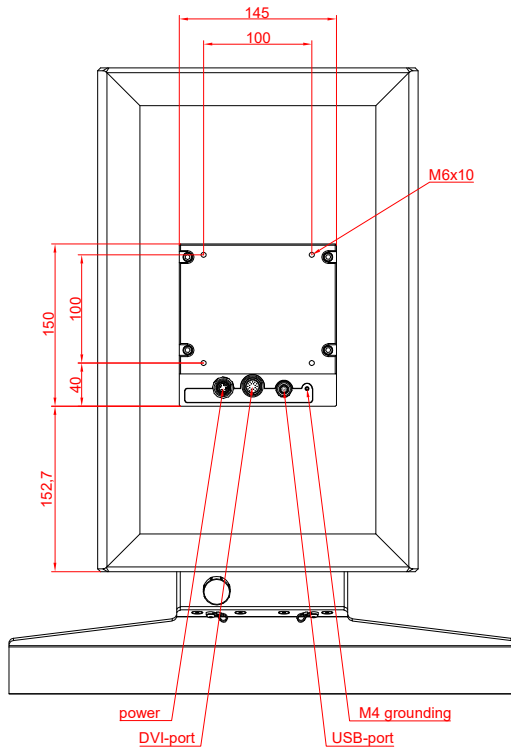

CP3918-0000
with
C9900-M575
C9900-M390
C9900-M406

main dimensions and
fixing points

dimensions in mm

bottom view

rear view

side view

front view