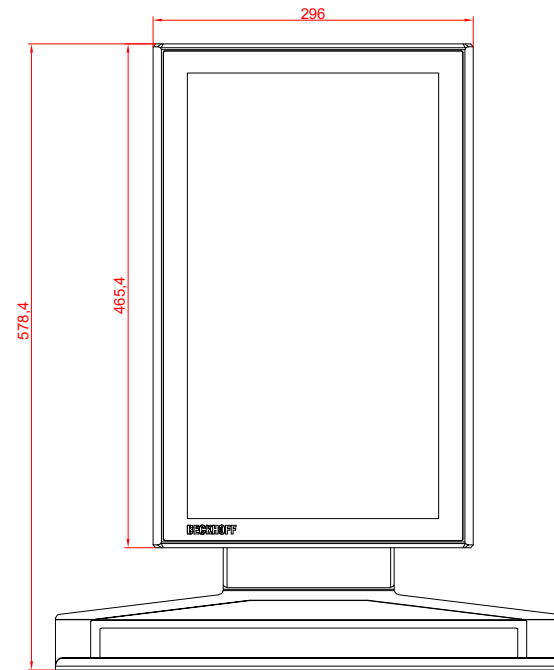

CP3918-0000
with
C9900-M575
C9900-M390
C9900-M406

main dimensions and
fixing points

dimensions in mm

bottom view

rear view

side view

front view