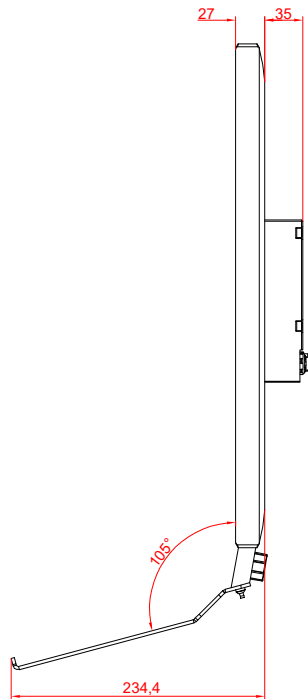

CP3918-0000
with
C9900-M575
C9900-M390
C9900-M406

main dimensions and
fixing points

dimensions in mm

bottom view

rear view

side view

front view