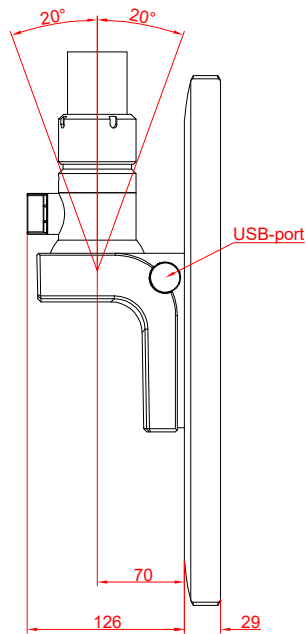

CP3919-0000  
with  
C9900-M575  
C9900-M750  
C9900-E274

main dimensions and  
fixing points

dimensions in mm

front view

side view

rear view

top view