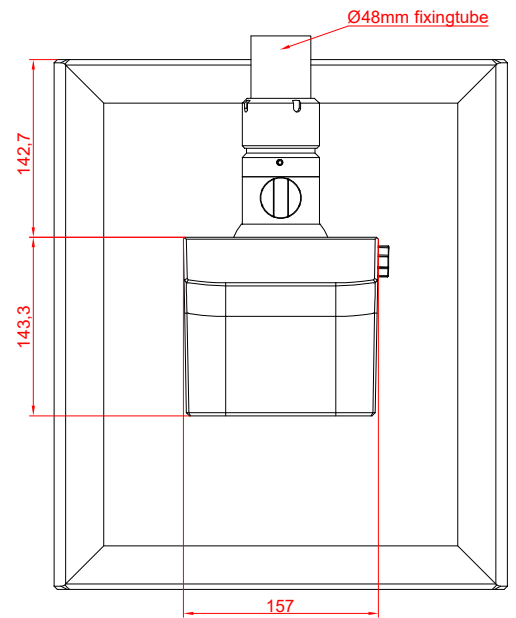

CP3919-0000  
with  
C9900-M575  
C9900-M750  
C9900-E274

main dimensions and  
fixing points

dimensions in mm

front view

side view

rear view

top view