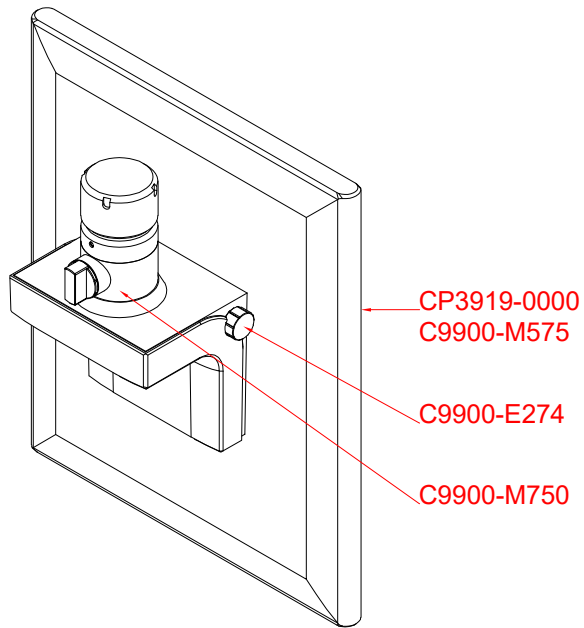

CP3919-0000  
with  
C9900-M575  
C9900-M750  
C9900-E274

main dimensions and  
fixing points

dimensions in mm

front view

side view

rear view

top view