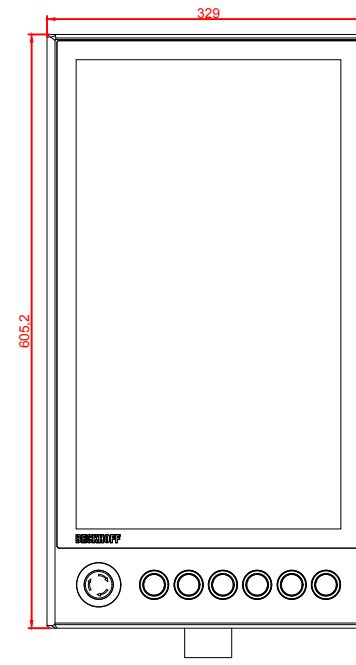

CP3921-G038-0010-M753-E274

main dimensions and  
fixing points

dimensions in mm

bottom view

rear view

right view

front view