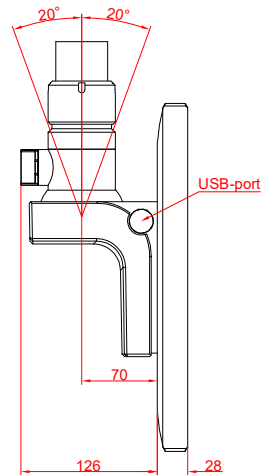

CP3921-0000
with
C9900-M750
C9900-E274

main dimensions and
fixing points

dimensions in mm

front view

side view

rear view

top view