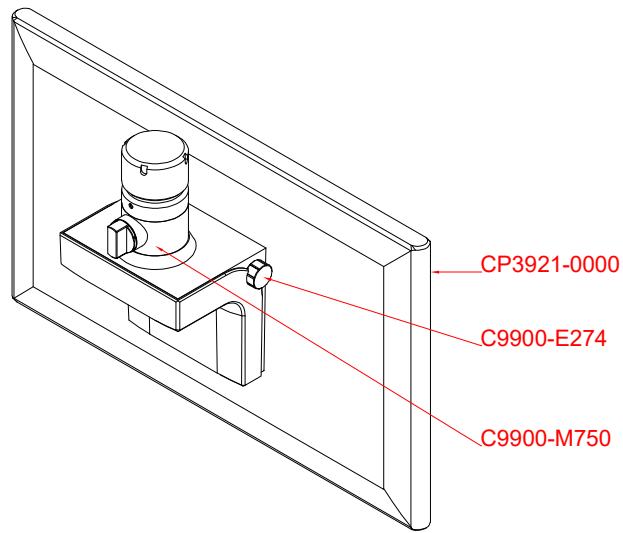

CP3921-0000
with
C9900-M750
C9900-E274

main dimensions and
fixing points

dimensions in mm

front view

side view

rear view

top view