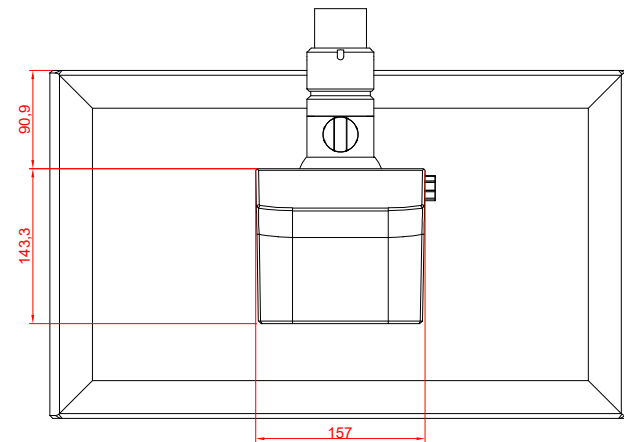

CP3921-0000
with
C9900-M750
C9900-E274

main dimensions and
fixing points

dimensions in mm

front view

side view

rear view

top view