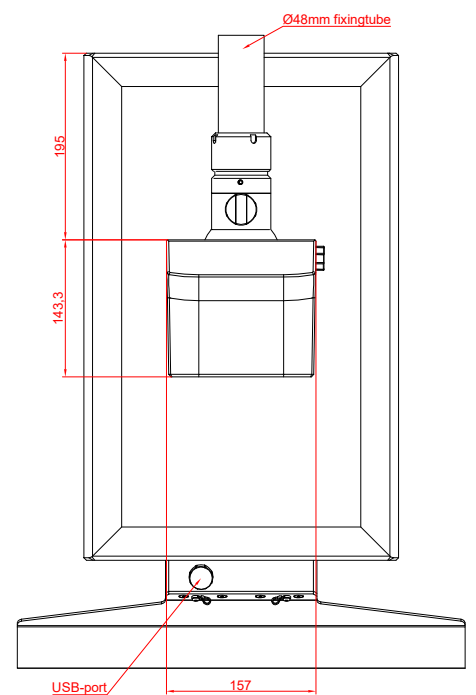

CP3921-0000  
with  
C9900-M575  
C9900-M750  
C9900-E274  
C9900-M406

main dimensions and  
fixing points

dimensions in mm

front view

side view

rear view

top view