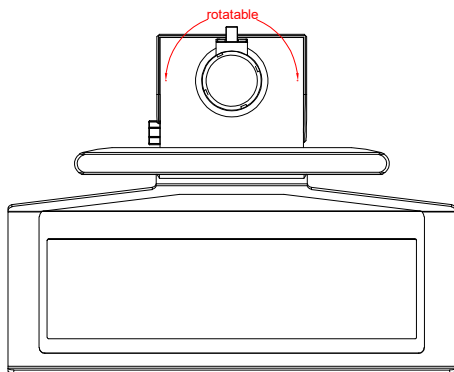

CP3921-0000  
with  
C9900-M575  
C9900-M750  
C9900-E274  
C9900-M406

main dimensions and  
fixing points

dimensions in mm

front view

side view

rear view

top view