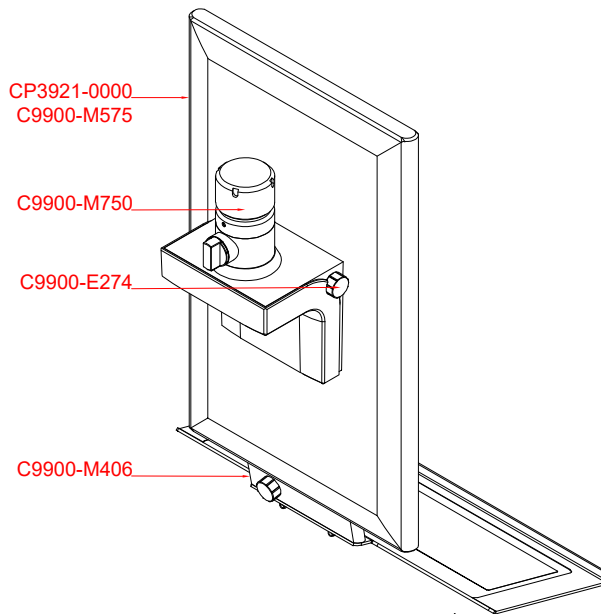

CP3921-0000  
with  
C9900-M575  
C9900-M750  
C9900-E274  
C9900-M406

main dimensions and  
fixing points

dimensions in mm

front view

side view

rear view

top view