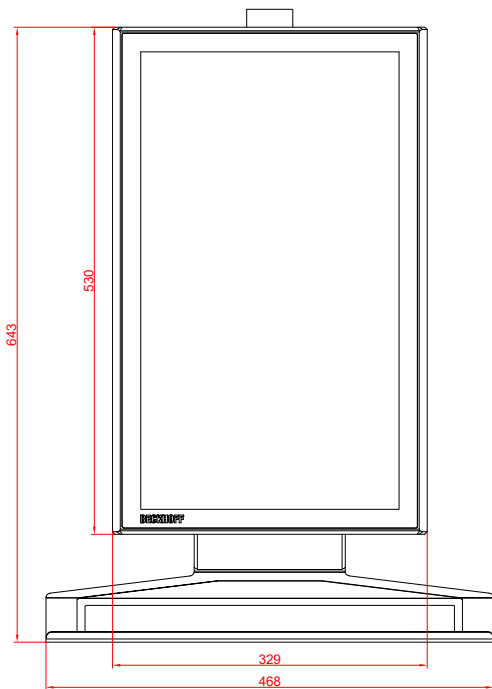

CP3921-0000  
with  
C9900-M575  
C9900-M750  
C9900-E274  
C9900-M406

main dimensions and  
fixing points

dimensions in mm

front view

side view

rear view

top view