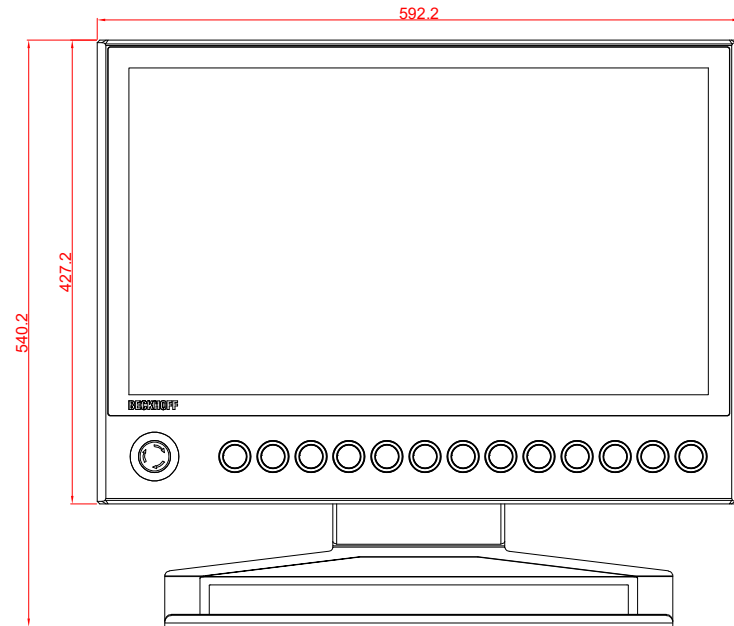

CP3924-0000
with
C9900-G027
C9900-M390
C9900-M406

main dimensions and
fixing points

dimensions in mm

bottom view

rear view

side view

front view