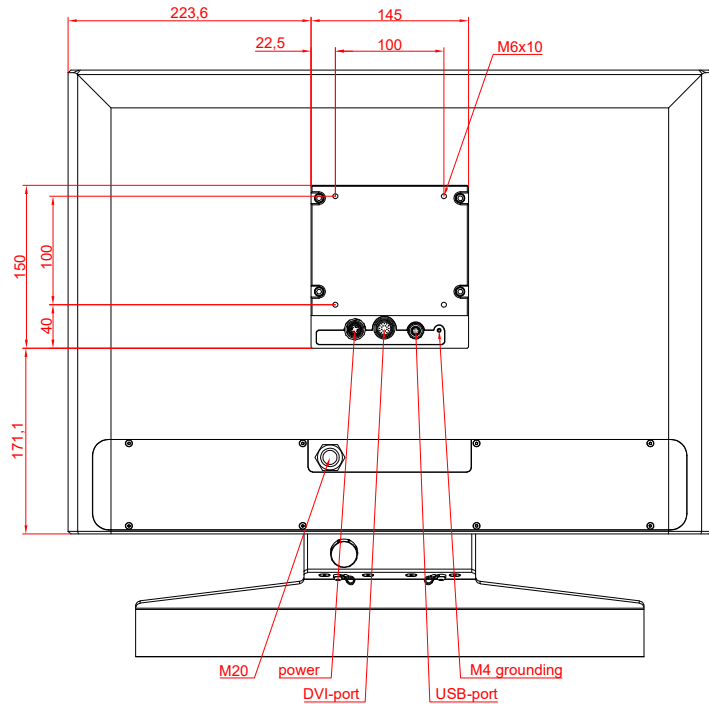

CP3924-0000
with
C9900-G027
C9900-M390
C9900-M406

main dimensions and
fixing points

dimensions in mm

bottom view

rear view

side view

front view