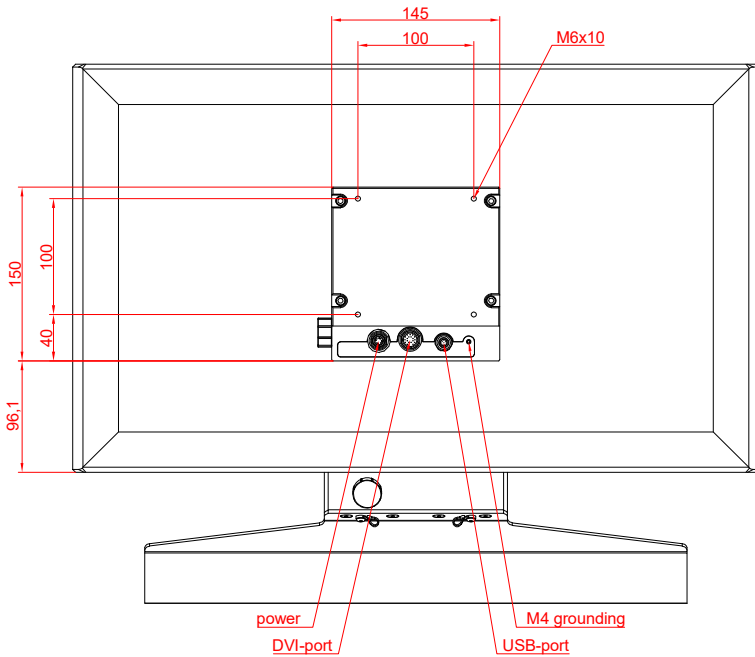

CP3924-0000
with
C9900-M390
C9900-E274
C9900-M406

main dimensions and
fixing points

dimensions in mm

bottom view

rear view

side view

front view