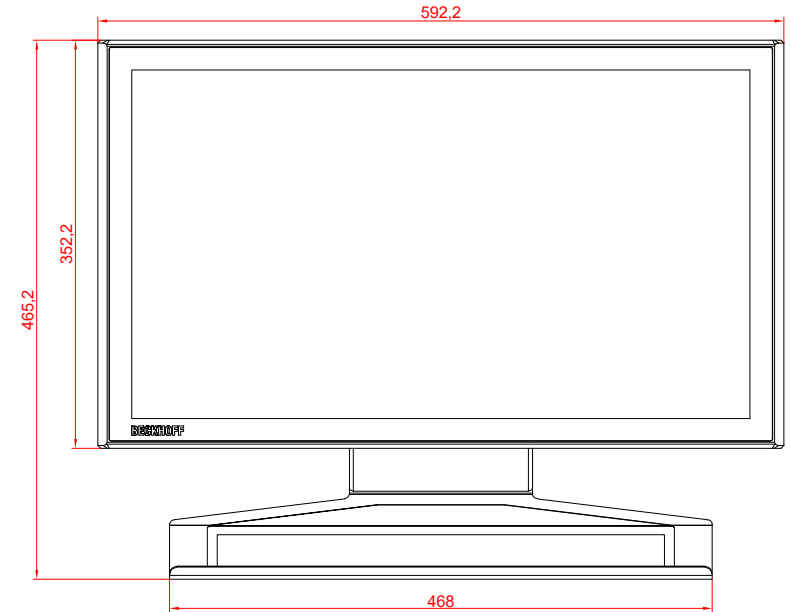

CP3924-0000
with
C9900-M390
C9900-E274
C9900-M406

main dimensions and
fixing points

dimensions in mm

bottom view

rear view

side view

front view