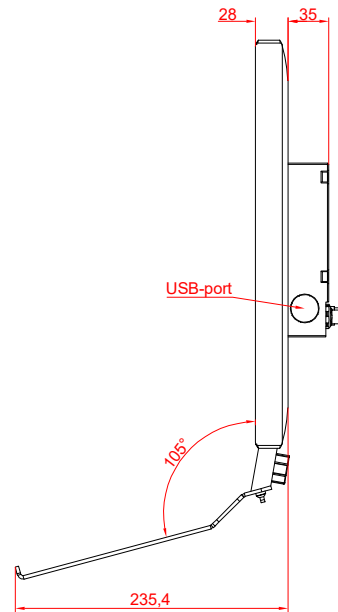

CP3924-0000
with
C9900-M390
C9900-E274
C9900-M406

main dimensions and
fixing points

dimensions in mm

bottom view

rear view

side view

front view