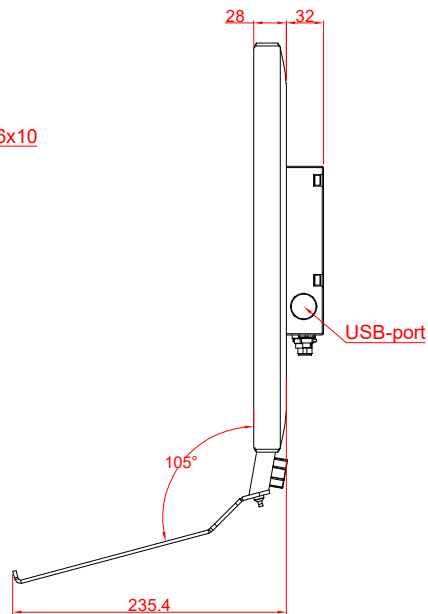

CP3924-0000
with
C9900-E274
C9900-M406

main dimensions and
fixing points

dimensions in mm

bottom view

rear view

side view

front view