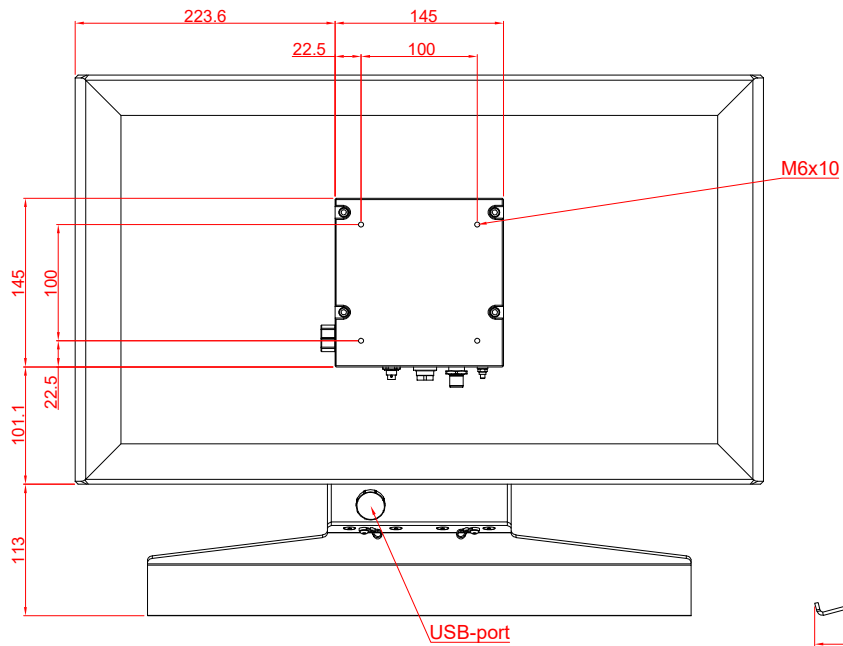

CP3924-0000
with
C9900-E274
C9900-M406

main dimensions and
fixing points

dimensions in mm

bottom view

rear view

side view

front view