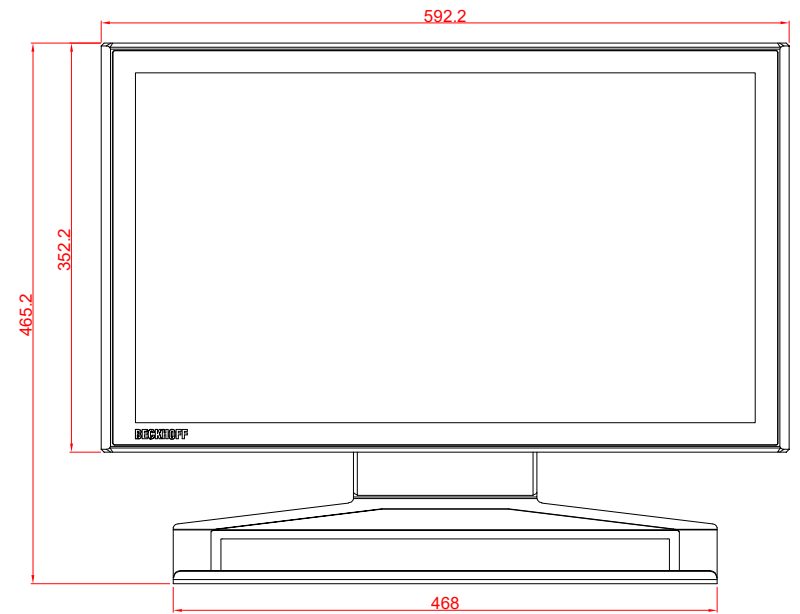

CP3924-0000
with
C9900-E274
C9900-M406

main dimensions and
fixing points

dimensions in mm

bottom view

rear view

side view

front view