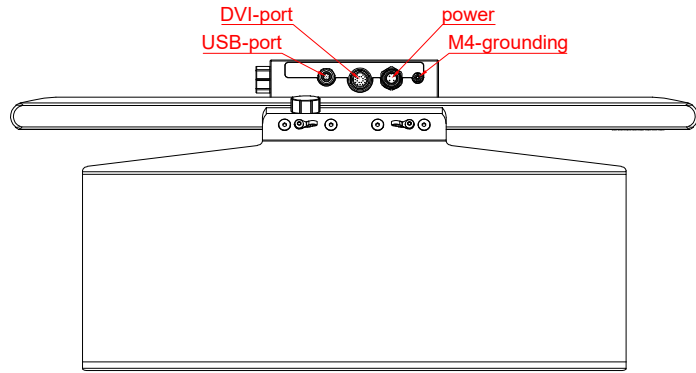

CP3924-0000
with
C9900-E274
C9900-M406

main dimensions and
fixing points

dimensions in mm

bottom view

rear view

side view

front view