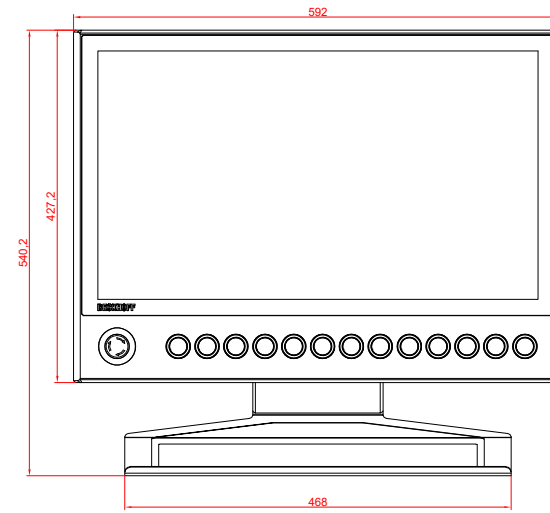

bottom view

rear view

side view

front view

CP3924-0000
with
C9900-G027
C9900-M753
C9900-E274
C9900-M406

main dimensions and
fixing points

dimensions in mm