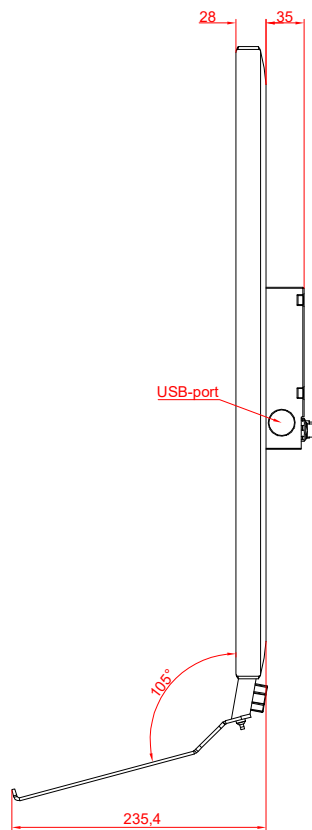

CP3924-0000  
with  
C9900-M575  
C9900-M390  
C9900-E274  
C9900-M406

main dimensions and  
fixing points

dimensions in mm

bottom view

rear view

side view

front view