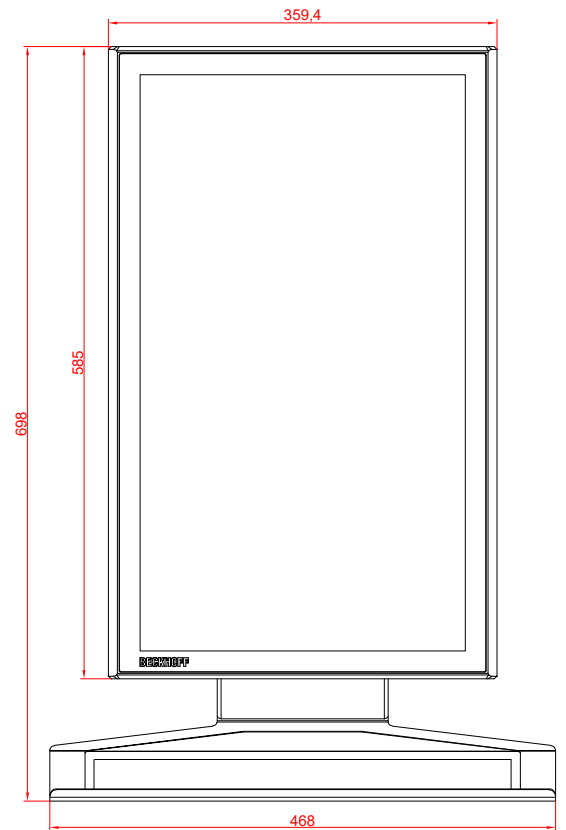

CP3924-0000  
with  
C9900-M575  
C9900-M390  
C9900-E274  
C9900-M406

main dimensions and  
fixing points

dimensions in mm

bottom view

rear view

side view

front view