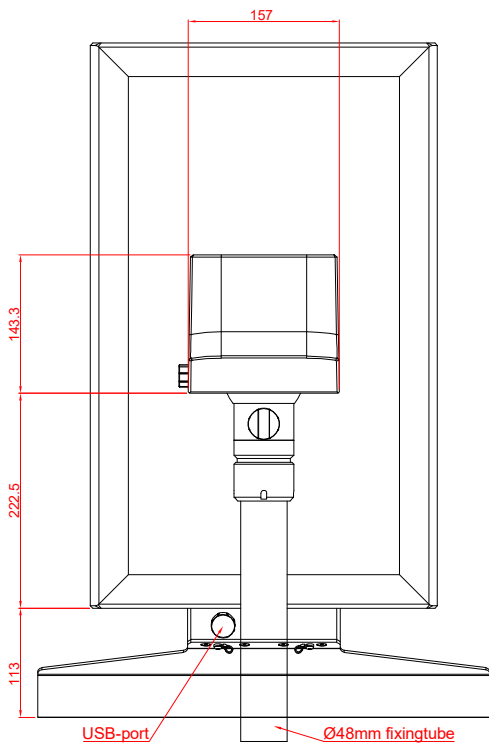

bottom view

rear view

side view

front view

CP3924-0000
with
C9900-M575
C9900-M751
C9900-E274
C9900-M406

main dimensions and
fixing points

dimensions in mm