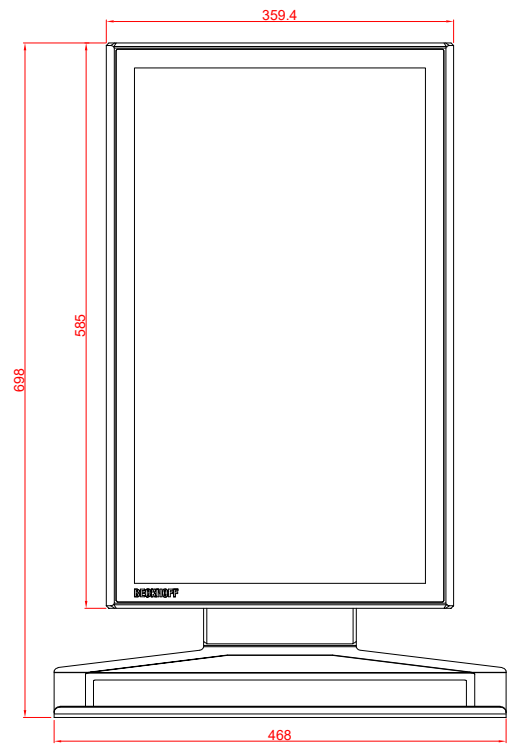

bottom view

rear view

side view

front view

CP3924-0000
with
C9900-M575
C9900-M751
C9900-E274
C9900-M406

main dimensions and
fixing points

dimensions in mm