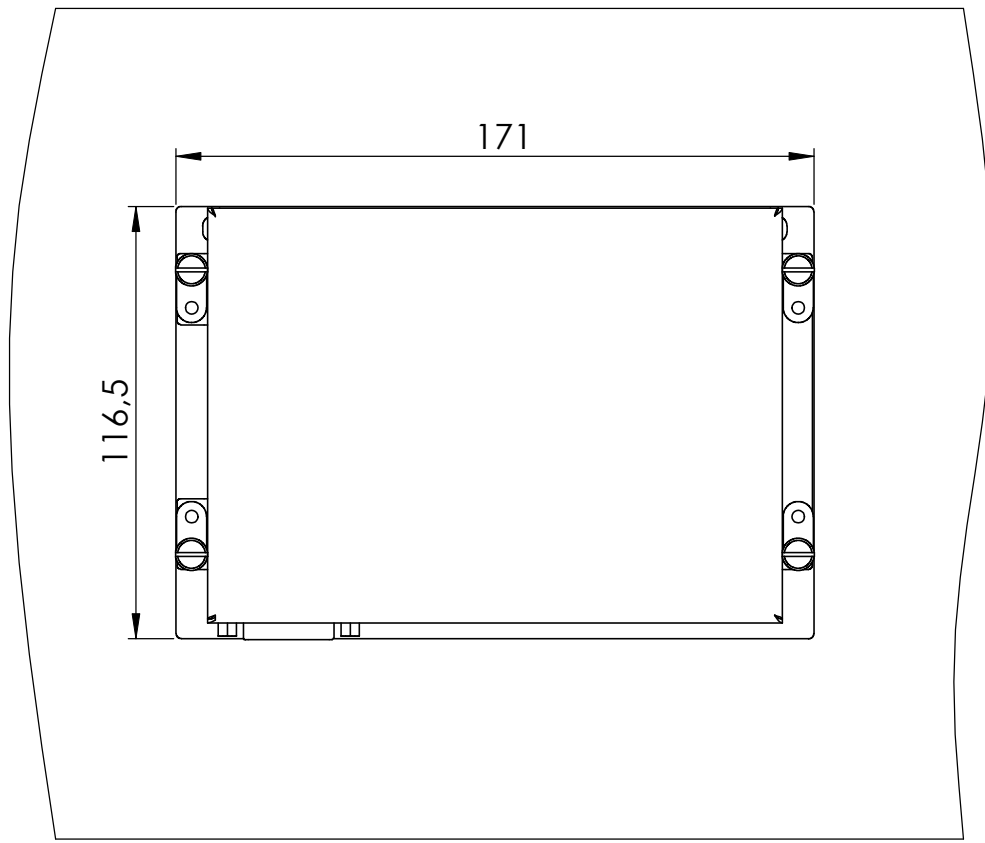

CP6907-0001  
main dimensions  
dimensions in mm

bottom view

rear view with  
install measure

front view

left view

rear view