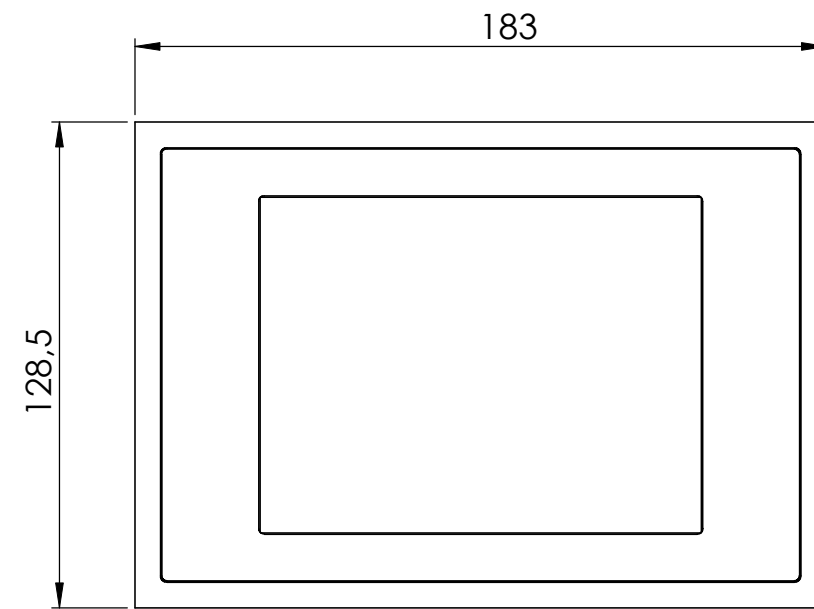

CP6907-0001  
main dimensions  
dimensions in mm

bottom view

rear view with  
install measure

front view

left view

rear view