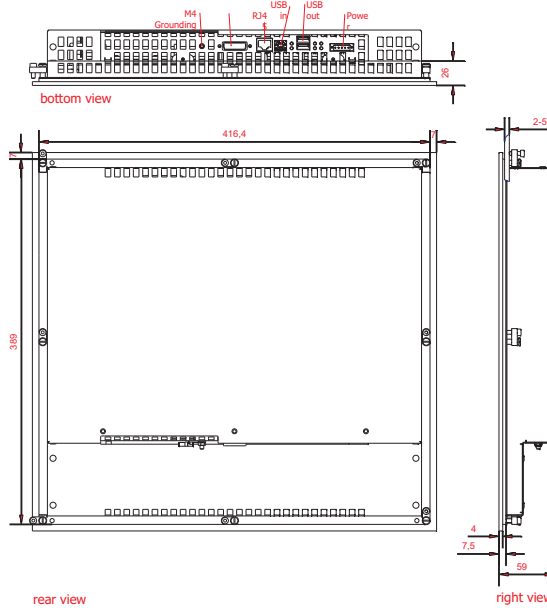

rear view
with
install measure

rear view
dimensions in mm

CP6912-0001
main dimensions

front view