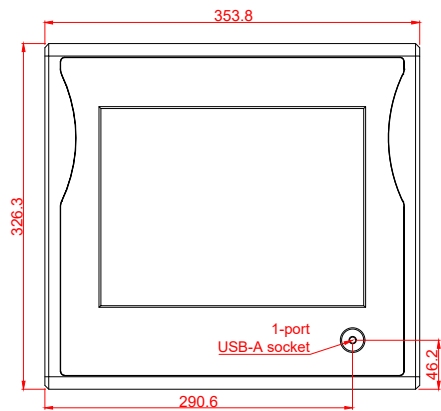

front view

side view

rear view

CP7001-0010  
with  
C9900-M135

connection-console  
Rittal CP6206.490  
Rittal CP6508.020

main dimensions and  
fixing points

front view

side view

rear view