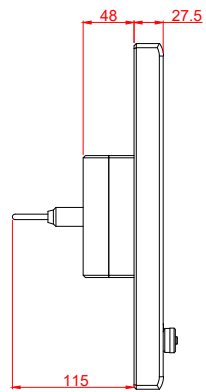

front view

side view

rear view

CP7001-0010  
with  
C9900-M135

connection-console  
Rittal CP6206.490  
Rittal CP6508.020

main dimensions and  
fixing points

front view

side view

rear view