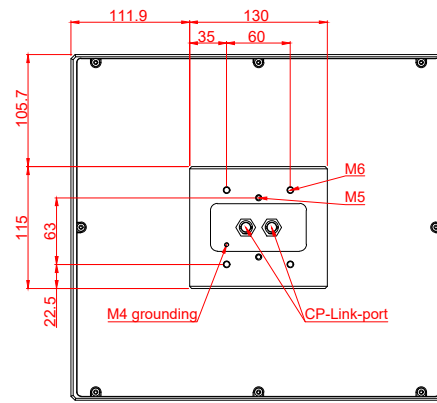

front view

side view

rear view

CP7001-0010  
with  
C9900-M135

connection-console  
Rittal CP6206.490  
Rittal CP6508.020

main dimensions and  
fixing points

front view

side view

rear view