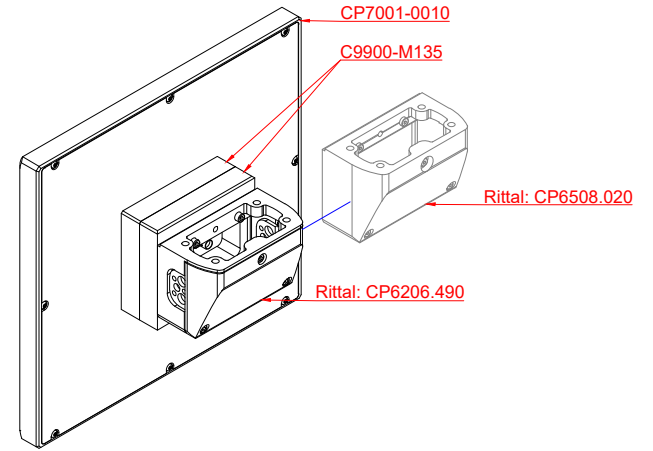

front view

side view

rear view

CP7001-0010  
with  
C9900-M135

connection-console  
Rittal CP6206.490  
Rittal CP6508.020

main dimensions and  
fixing points

front view

side view

rear view