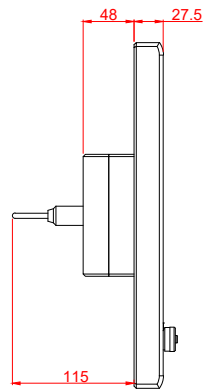

front view

side view

rear view

CP7001-0010  
with  
C9900-M135

connection-console  
Rittal CP6206.490  
Rittal CP6508.020

main dimensions and  
fixing points

front view

side view

rear view