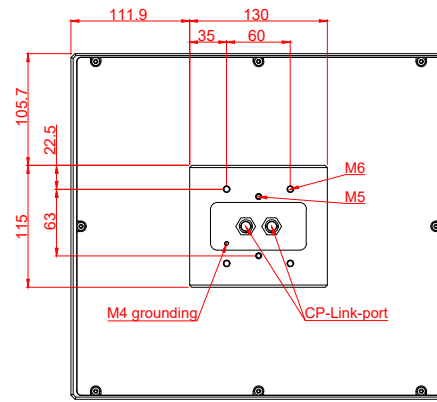

front view

side view

rear view

CP7001-0010  
with  
C9900-M135

connection-console  
Rittal CP6206.490  
Rittal CP6508.020

main dimensions and  
fixing points

front view

side view

rear view