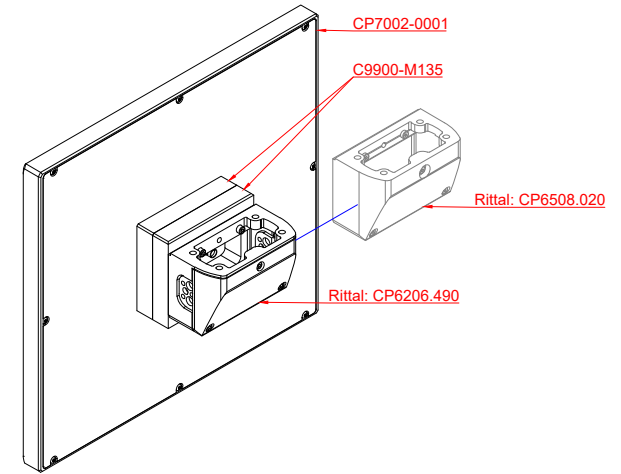

front view

side view

rear view

CP7002-0001
with
C9900-M135

connection-console
Rittal CP6206.490
Rittal CP6508.020

main dimensions and
fixing points

front view

side view

rear view