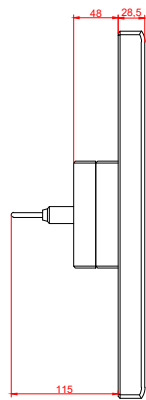

front view

side view

rear view

CP7002-0001
with
C9900-M135

connection-console
Rittal CP6206.490
Rittal CP6508.020

main dimensions and
fixing points

front view

side view

rear view