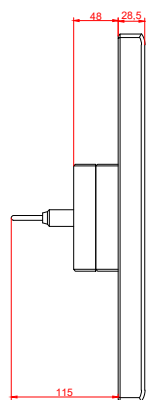

front view

side view

rear view

CP7002-0001
with
C9900-M135

connection-console
Rittal CP6206.490
Rittal CP6508.020

main dimensions and
fixing points

front view

side view

rear view