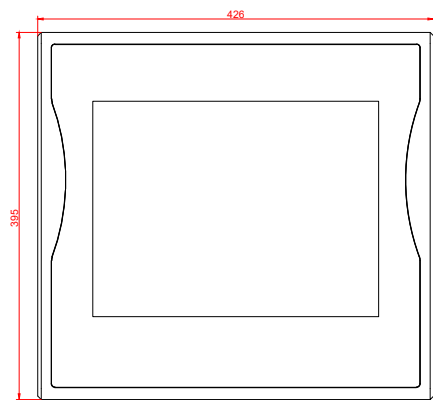

front view

side view

rear view

CP7002-0001
with
C9900-M135

connection-console
Rittal CP6206.490
Rittal CP6508.020

main dimensions and
fixing points

front view

side view

rear view