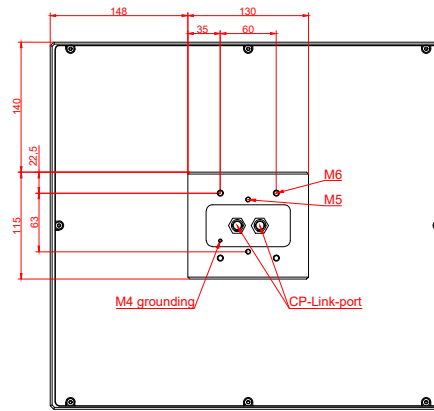

front view

side view

rear view

CP7002-0001
with
C9900-M135

connection-console
Rittal CP6206.490
Rittal CP6508.020

main dimensions and
fixing points

front view

side view

rear view