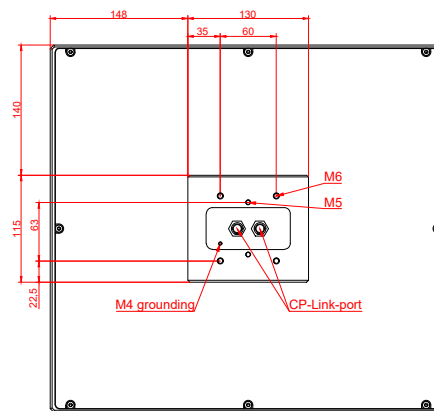

front view

side view

rear view

CP7002-0001
with
C9900-M135

connection-console
Rittal CP6206.490
Rittal CP6508.020

main dimensions and
fixing points

front view

side view

rear view