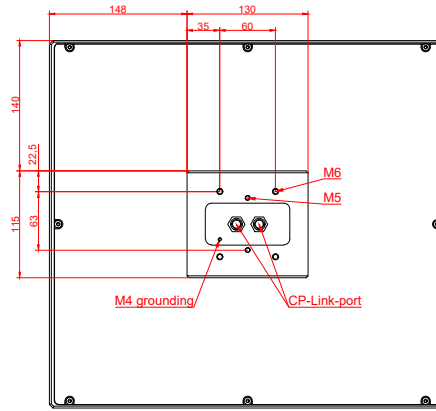

front view

side view

rear view

CP7012-0000
with
C9900-M135

connection-console
Rittal CP6206.490
Rittal CP6508.020

main dimensions and
fixing points

front view

side view

rear view