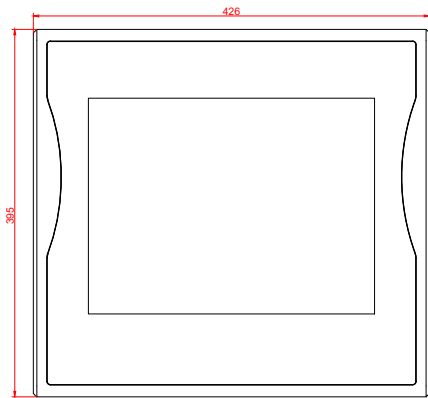

front view

side view

rear view

CP7012-0000
with
C9900-M135

connection-console
Rittal CP6206.490
Rittal CP6508.020

main dimensions and
fixing points

front view

side view

rear view