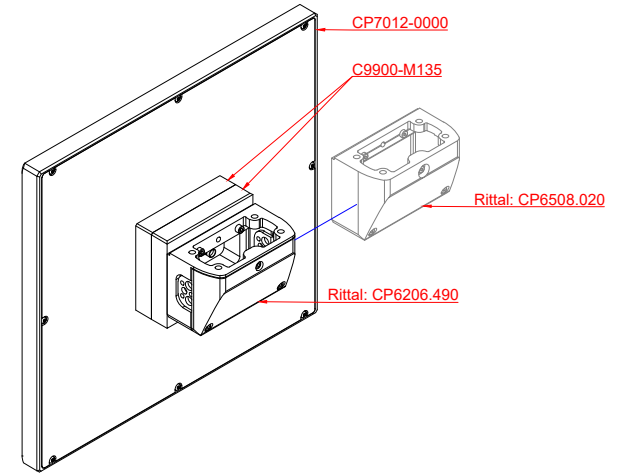

front view

side view

rear view

CP7012-0000
with
C9900-M135

connection-console
Rittal CP6206.490
Rittal CP6508.020

main dimensions and
fixing points

front view

side view

rear view