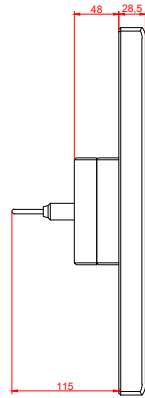

front view

side view

rear view

CP7012-0000
with
C9900-M135

connection-console
Rittal CP6206.490
Rittal CP6508.020

main dimensions and
fixing points

front view

side view

rear view