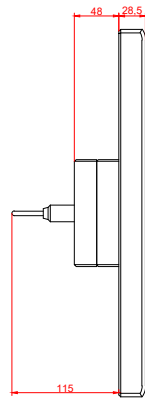

front view

side view

rear view

CP7012-0000
with
C9900-M135

connection-console
Rittal CP6206.490
Rittal CP6508.020

main dimensions and
fixing points

front view

side view

rear view