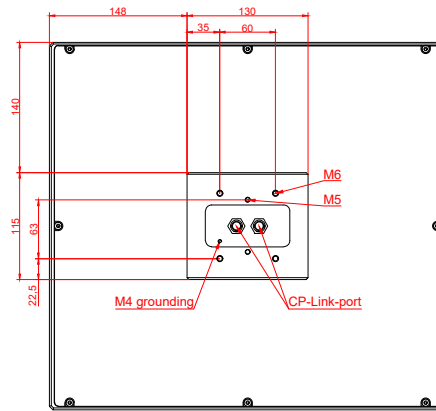

front view

side view

rear view

CP7012-0000
with
C9900-M135

connection-console
Rittal CP6206.490
Rittal CP6508.020

main dimensions and
fixing points

front view

side view

rear view