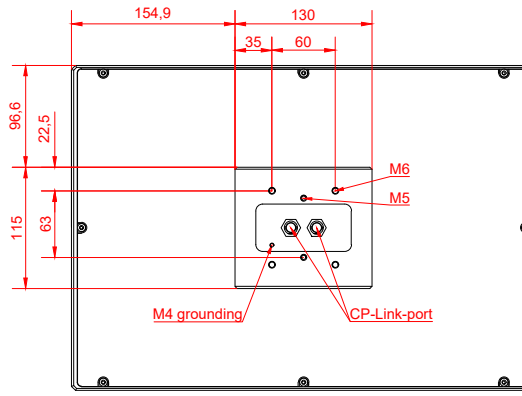

front view

side view

rear view

CP7021-0002
with
C9900-M135

connection-console
Rittal CP6206.490
Rittal CP6508.020

main dimensions and
fixing points

front view

side view

rear view