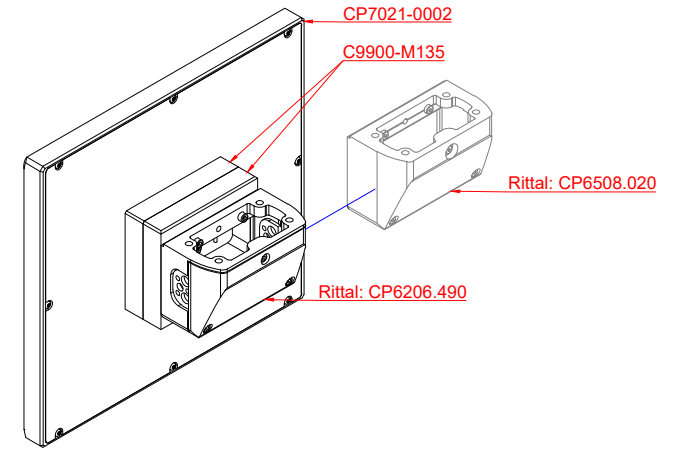

front view

side view

rear view

CP7021-0002
with
C9900-M135

connection-console
Rittal CP6206.490
Rittal CP6508.020

main dimensions and
fixing points

front view

side view

rear view