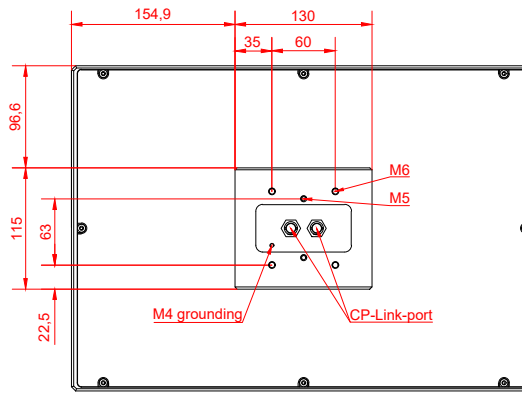

front view

side view

rear view

CP7021-0002
with
C9900-M135

connection-console
Rittal CP6206.490
Rittal CP6508.020

main dimensions and
fixing points

front view

side view

rear view