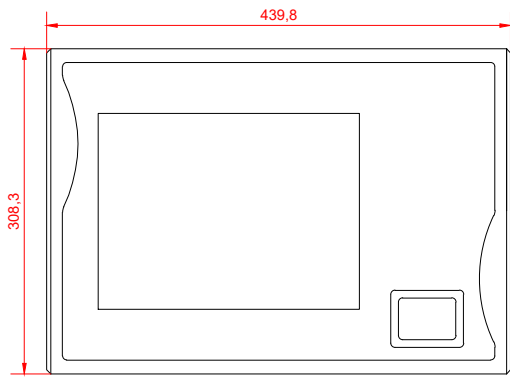

front view

side view

rear view

CP7021-0002
with
C9900-M135

connection-console
Rittal CP6206.490
Rittal CP6508.020

main dimensions and
fixing points

front view

side view

rear view