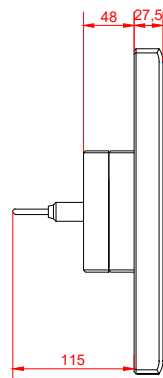

front view

side view

rear view

CP7021-0002
with
C9900-M135

connection-console
Rittal CP6206.490
Rittal CP6508.020

main dimensions and
fixing points

front view

side view

rear view