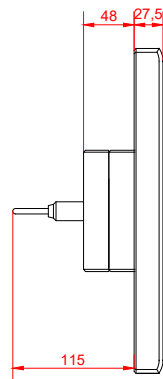

front view

side view

rear view

CP7021-0002
with
C9900-M135

connection-console
Rittal CP6206.490
Rittal CP6508.020

main dimensions and
fixing points

front view

side view

rear view