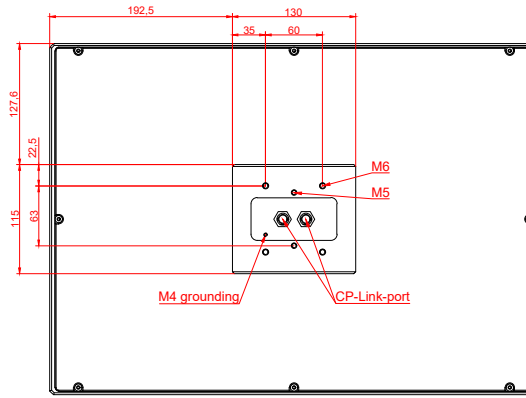

front view

side view

rear view

CP7022-0001
with
C9900-M135

connection-console
Rittal CP6206.490
Rittal CP6508.020

main dimensions and
fixing points

front view

side view

rear view