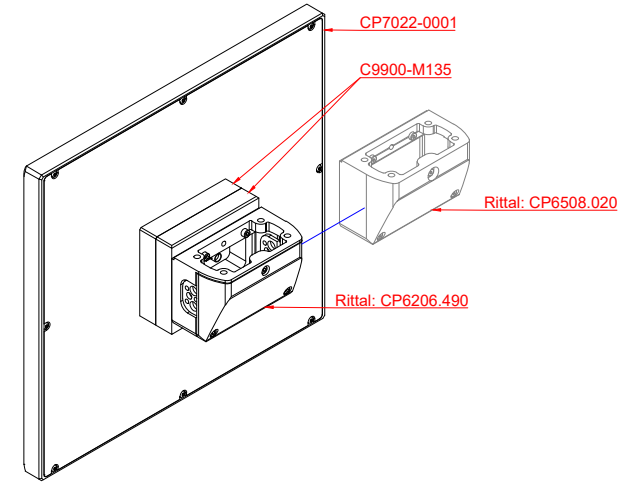

front view

side view

rear view

CP7022-0001
with
C9900-M135

connection-console
Rittal CP6206.490
Rittal CP6508.020

main dimensions and
fixing points

front view

side view

rear view