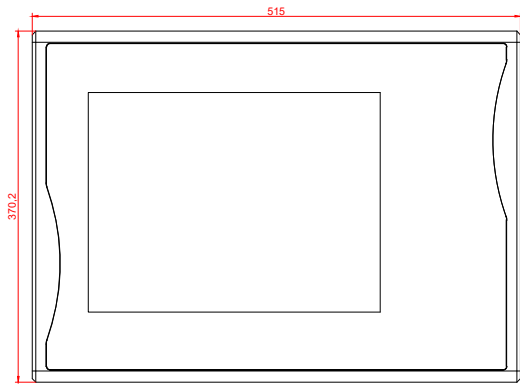

front view

side view

rear view

CP7022-0001
with
C9900-M135

connection-console
Rittal CP6206.490
Rittal CP6508.020

main dimensions and
fixing points

front view

side view

rear view