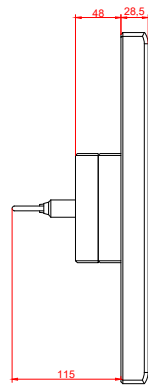

front view

side view

rear view

CP7022-0001
with
C9900-M135

connection-console
Rittal CP6206.490
Rittal CP6508.020

main dimensions and
fixing points

front view

side view

rear view