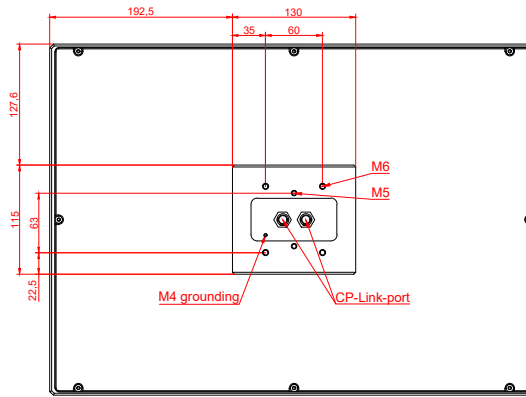

front view

side view

rear view

CP7022-0001
with
C9900-M135

connection-console
Rittal CP6206.490
Rittal CP6508.020

main dimensions and
fixing points

front view

side view

rear view