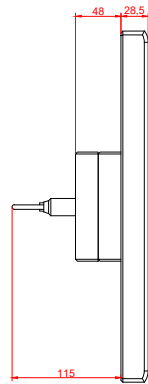

front view

side view

rear view

CP7022-0001
with
C9900-M135

connection-console
Rittal CP6206.490
Rittal CP6508.020

main dimensions and
fixing points

front view

side view

rear view