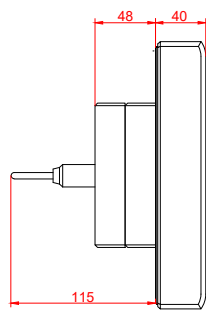

front view

side view

rear view

CP7029-0000
with
C9900-M135

connection-console
Rittal CP6206.490
Rittal CP6508.020

main dimensions and
fixing points

front view

side view

rear view