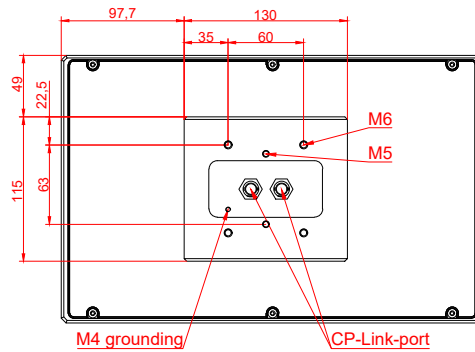

front view

side view

rear view

CP7029-0000
with
C9900-M135

connection-console
Rittal CP6206.490
Rittal CP6508.020

main dimensions and
fixing points

front view

side view

rear view