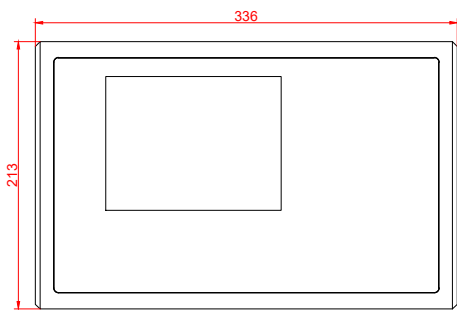

front view

side view

rear view

CP7029-0000
with
C9900-M135

connection-console
Rittal CP6206.490
Rittal CP6508.020

main dimensions and
fixing points

front view

side view

rear view