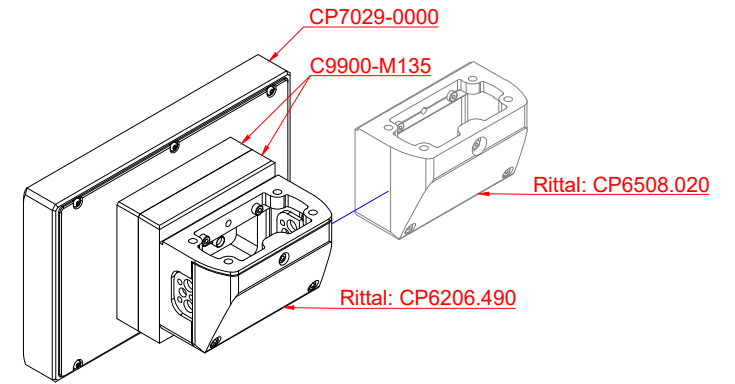

front view

side view

rear view

CP7029-0000
with
C9900-M135

connection-console
Rittal CP6206.490
Rittal CP6508.020

main dimensions and
fixing points

front view

side view

rear view