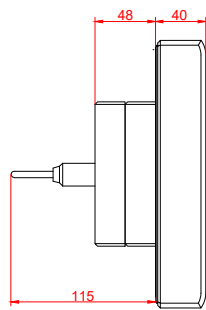

front view

side view

rear view

CP7029-0000
with
C9900-M135

connection-console
Rittal CP6206.490
Rittal CP6508.020

main dimensions and
fixing points

front view

side view

rear view