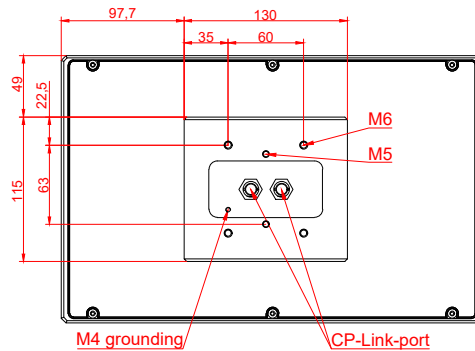

front view

side view

rear view

CP7029-0000
with
C9900-M135

connection-console
Rittal CP6206.490
Rittal CP6508.020

main dimensions and
fixing points

front view

side view

rear view