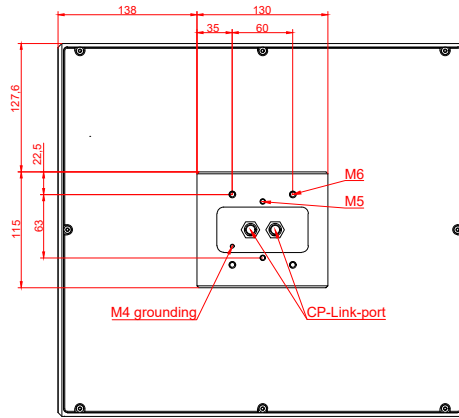

front view

side view

rear view

CP7031-0001
with
C9900-M135

connection-console
Rittal CP6206.490
Rittal CP6508.020

main dimensions and
fixing points

front view

side view

rear view