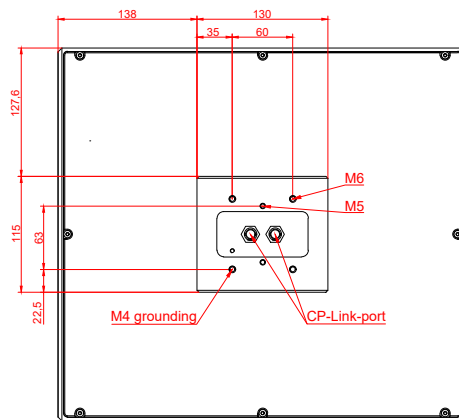

front view

side view

rear view

CP7031-0001
with
C9900-M135

connection-console
Rittal CP6206.490
Rittal CP6508.020

main dimensions and
fixing points

front view

side view

rear view