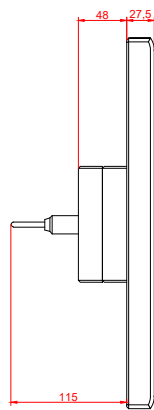

front view

side view

rear view

CP7031-0001
with
C9900-M135

connection-console
Rittal CP6206.490
Rittal CP6508.020

main dimensions and
fixing points

front view

side view

rear view