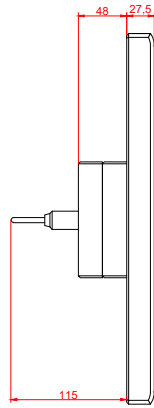

front view

side view

rear view

CP7031-0001
with
C9900-M135

connection-console
Rittal CP6206.490
Rittal CP6508.020

main dimensions and
fixing points

front view

side view

rear view