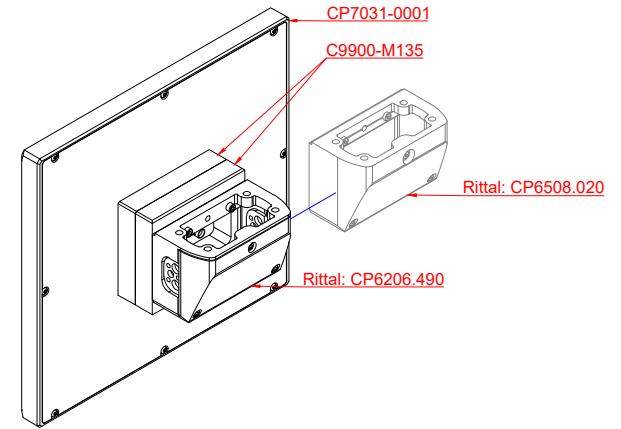

front view

side view

rear view

CP7031-0001
with
C9900-M135

connection-console
Rittal CP6206.490
Rittal CP6508.020

main dimensions and
fixing points

front view

side view

rear view