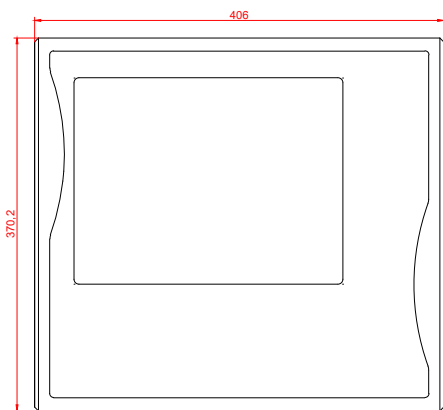

front view

side view

rear view

CP7031-0001
with
C9900-M135

connection-console
Rittal CP6206.490
Rittal CP6508.020

main dimensions and
fixing points

front view

side view

rear view