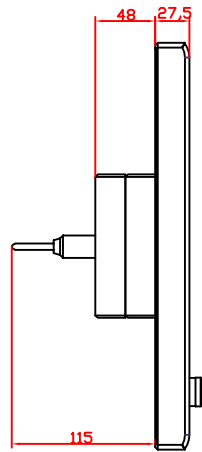

front view

side view

rear view

CP7801-0021  
with  
C9900-M235

connection-console  
Rittal CP6206.490  
Rittal CP6508.020

main dimensions and  
fixing points

front view

side view

rear view