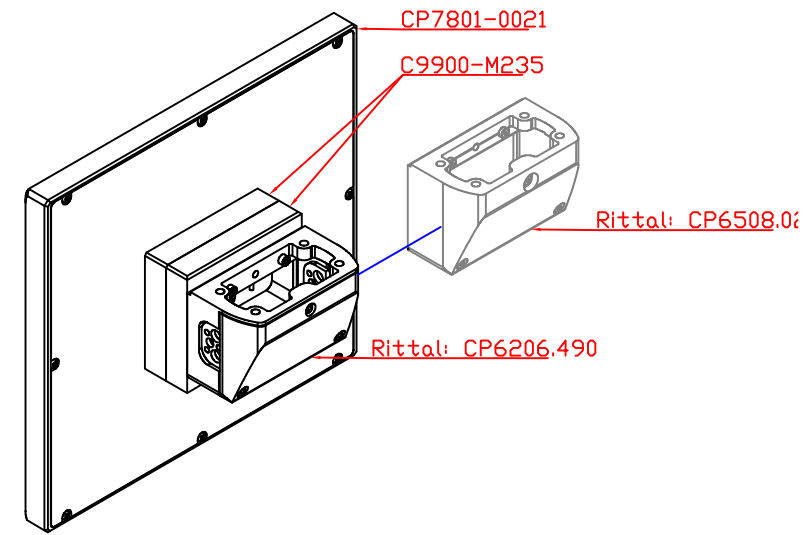

front view

side view

rear view

CP7801-0021  
with  
C9900-M235

connection-console  
Rittal CP6206.490  
Rittal CP6508.020

main dimensions and  
fixing points

front view

side view

rear view