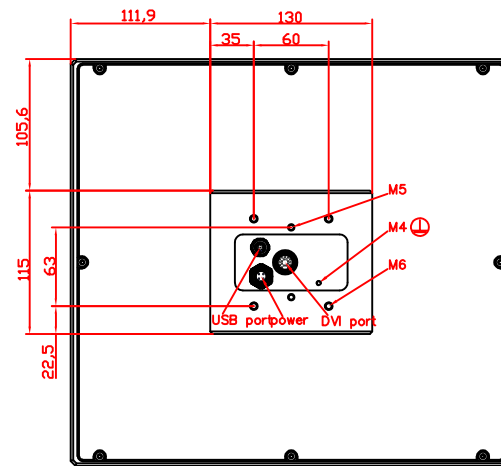

front view

side view

rear view

CP7801-0021  
with  
C9900-M235

connection-console  
Rittal CP6206.490  
Rittal CP6508.020

main dimensions and  
fixing points

front view

side view

rear view