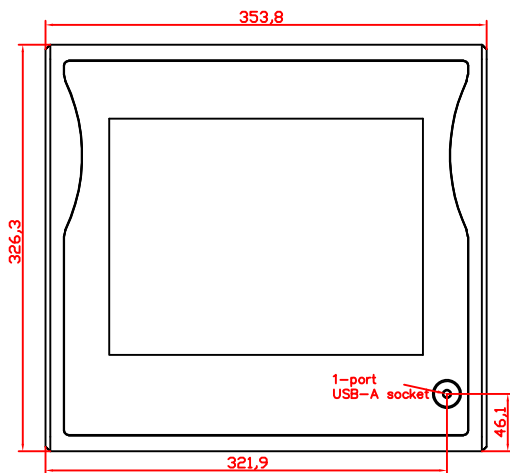

front view

side view

rear view

CP7801-0021  
with  
C9900-M235

connection-console  
Rittal CP6206.490  
Rittal CP6508.020

main dimensions and  
fixing points

front view

side view

rear view