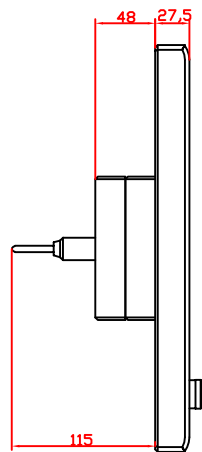

front view

side view

rear view

CP7801-0021  
with  
C9900-M235

connection-console  
Rittal CP6206.490  
Rittal CP6508.020

main dimensions and  
fixing points

front view

side view

rear view