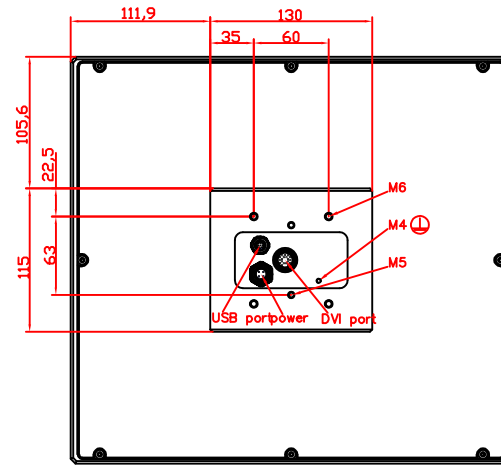

front view

side view

rear view

CP7801-0021  
with  
C9900-M235

connection-console  
Rittal CP6206.490  
Rittal CP6508.020

main dimensions and  
fixing points

front view

side view

rear view