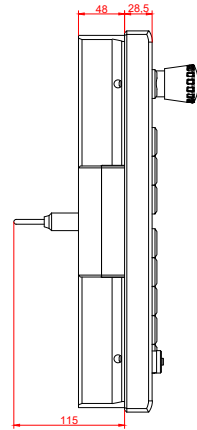

CP7802-0020, CP7802-0021

with

C9900-E748

C9900-M205

connection-console (by customer)

Rittal CP6206.490

Rittal CP6508.020

main dimensions and fixing points

front view

side view

rear view

mounting arm adapter from top

rear view

mounting arm adapter from bottom