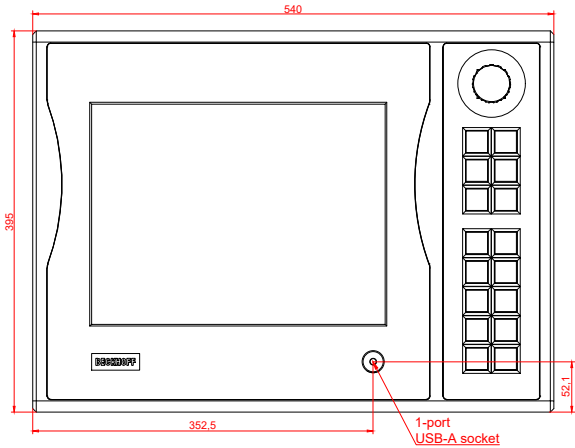

CP7802-0020, CP7802-0021

with

C9900-E748

C9900-M205

connection-console (by customer)

Rittal CP6206.490

Rittal CP6508.020

main dimensions and fixing points

front view

side view

rear view

mounting arm adapter from top

rear view

mounting arm adapter from bottom