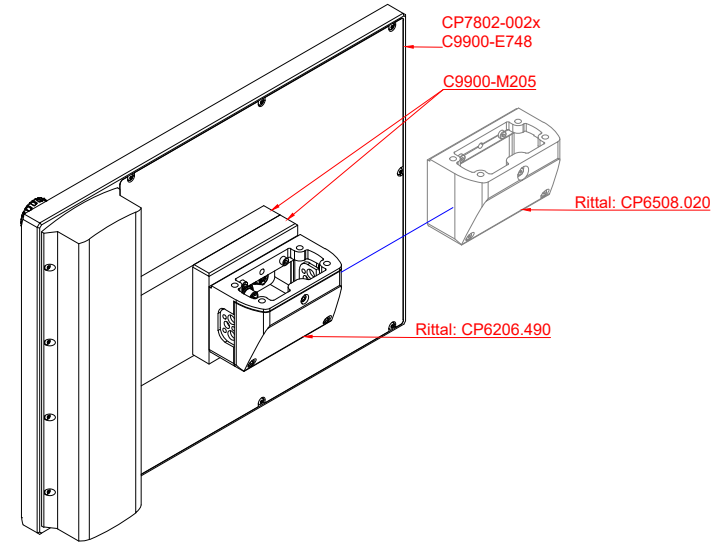

CP7802-0020, CP7802-0021

with

C9900-E748

C9900-M205

connection-console (by customer)

Rittal CP6206.490

Rittal CP6508.020

main dimensions and fixing points

front view

side view

rear view

mounting arm adapter from top

rear view

mounting arm adapter from bottom