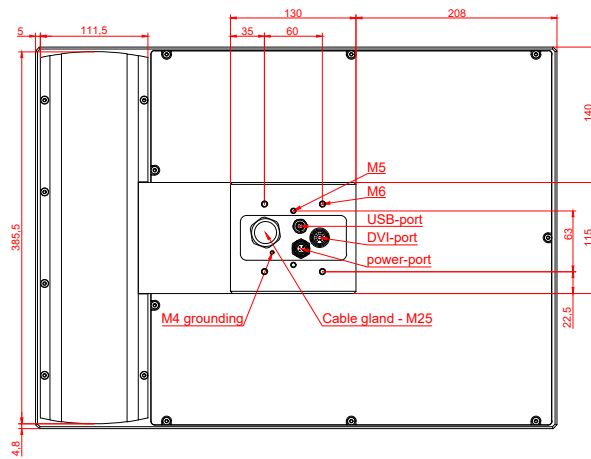

CP7802-0020, CP7802-0021

with

C9900-E748

C9900-M205

connection-console (by customer)

Rittal CP6206.490

Rittal CP6508.020

main dimensions and fixing points

front view

side view

rear view

mounting arm adapter from top

rear view

mounting arm adapter from bottom