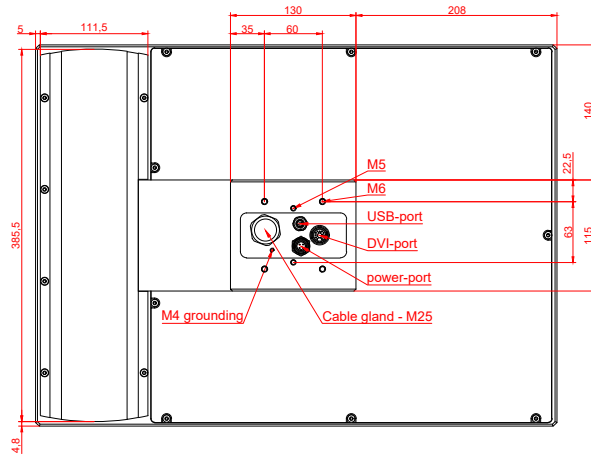

CP7802-0020, CP7802-0021

with

C9900-E748

C9900-M205

connection-console (by customer)

Rittal CP6206.490

Rittal CP6508.020

main dimensions and fixing points

front view

side view

rear view

mounting arm adapter from top

rear view

mounting arm adapter from bottom