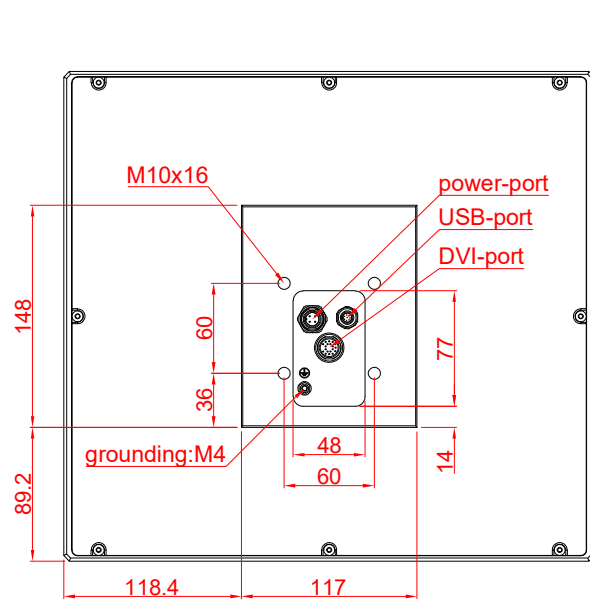

CP7811-0000-M220

mounting arm adapter for:
Rittal CP6521.000

main dimensions and
fixing points

dimensions in mm

rear view

side view

front view