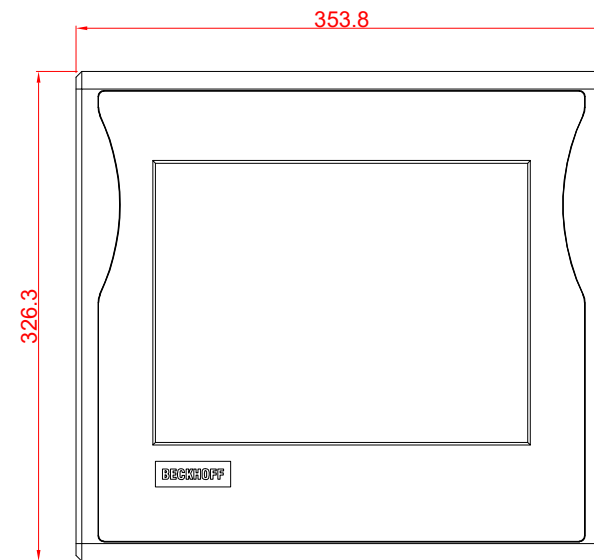

CP7811-0000-M220

mounting arm adapter for:
Rittal CP6521.000

main dimensions and
fixing points

dimensions in mm

rear view

side view

front view