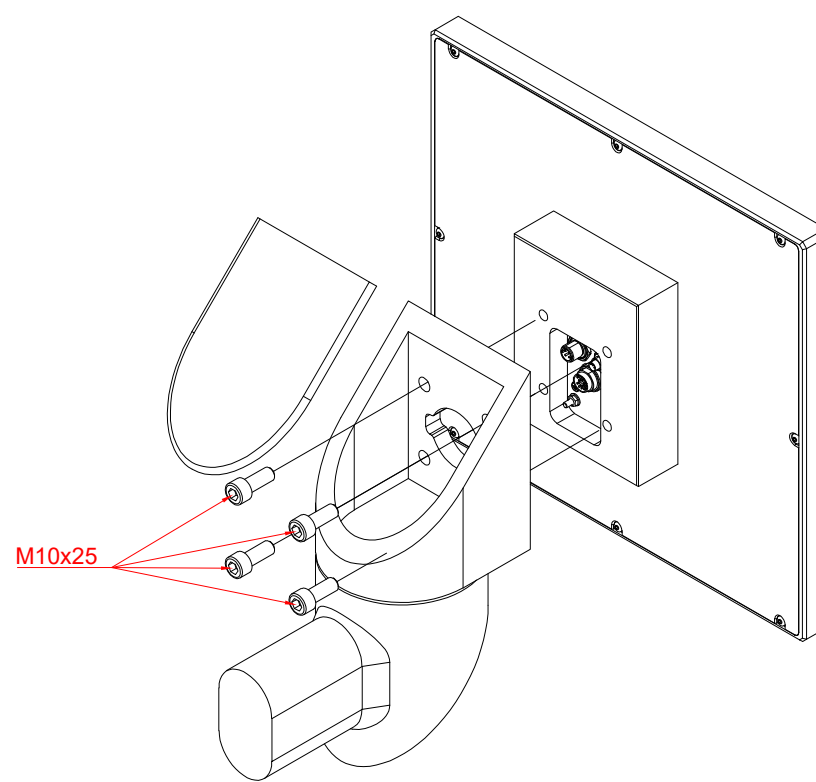

CP7811-0000-M220

mounting arm adapter for:
Rittal CP6521.000

main dimensions and
fixing points

dimensions in mm

rear view

side view

front view