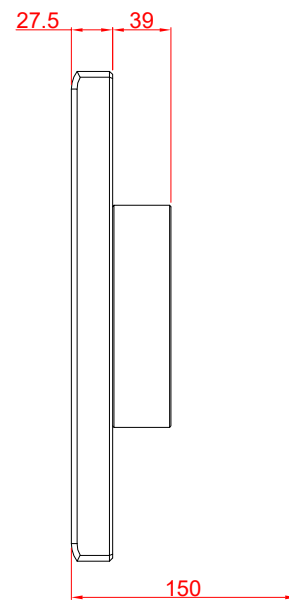

CP7811-0000-M220

mounting arm adapter for:
Rittal CP6521.000

main dimensions and
fixing points

dimensions in mm

rear view

side view

front view