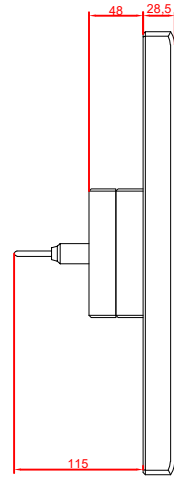

front view

side view

rear view

CP7812-0000
with
C9900-M235

connection-console
Rittal CP6206.490
Rittal CP6508.020

main dimensions and
fixing points

front view

side view

rear view