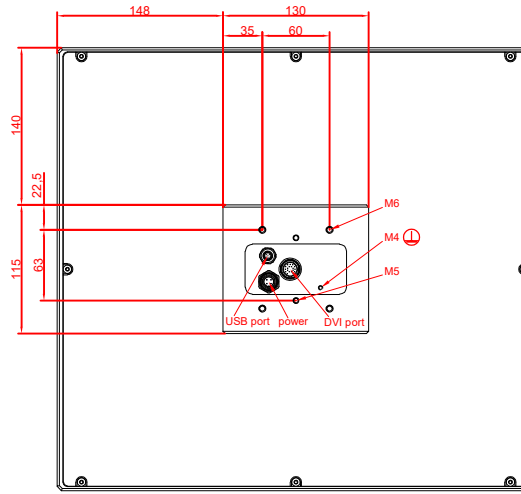

front view

side view

rear view

CP7812-0000
with
C9900-M235

connection-console
Rittal CP6206.490
Rittal CP6508.020

main dimensions and
fixing points

front view

side view

rear view