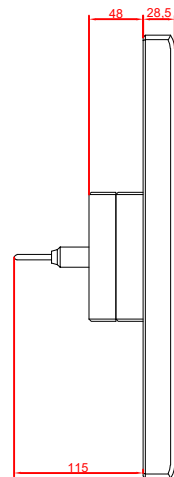

front view

side view

rear view

CP7812-0000
with
C9900-M235

connection-console
Rittal CP6206.490
Rittal CP6508.020

main dimensions and
fixing points

front view

side view

rear view