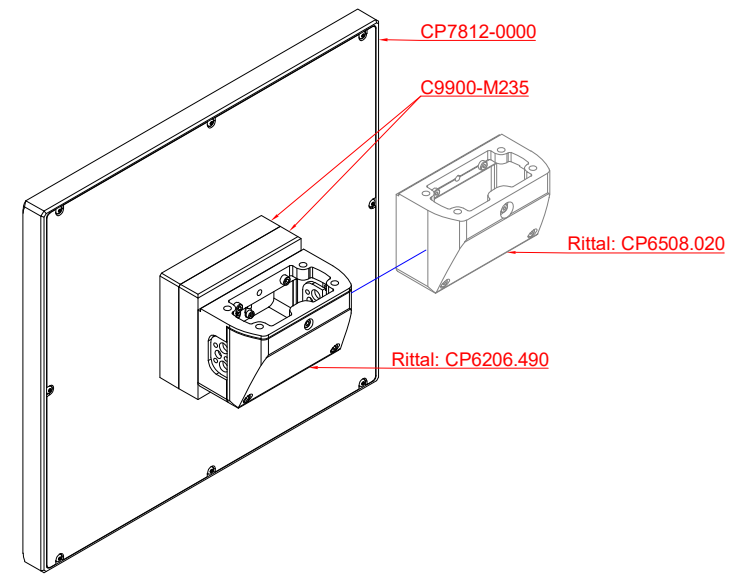

front view

side view

rear view

CP7812-0000
with
C9900-M235

connection-console
Rittal CP6206.490
Rittal CP6508.020

main dimensions and
fixing points

front view

side view

rear view