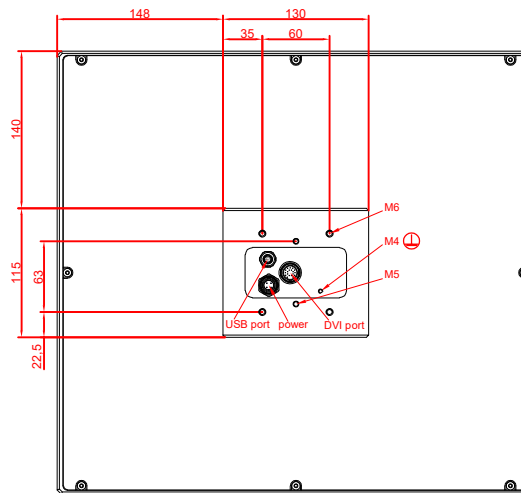

front view

side view

rear view

CP7812-0000
with
C9900-M235

connection-console
Rittal CP6206.490
Rittal CP6508.020

main dimensions and
fixing points

front view

side view

rear view