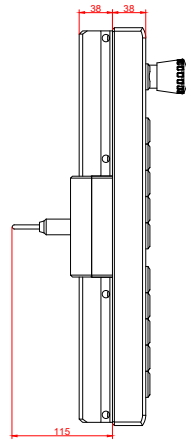

CP7813-0000, CP7813-0001
with
C9900-E738
C9900-M205

connection-console (by customer)
Rittal CP6206.490
Rittal CP6508.020

main dimensions and fixing points

front view

side view

rear view

mounting arm adapter from top

rear view

mounting arm adapter from bottom