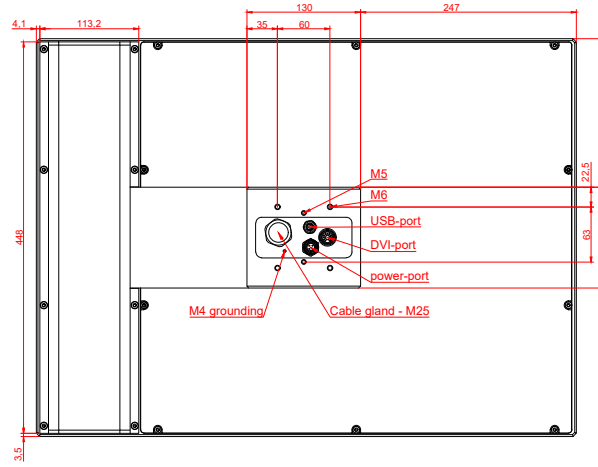

CP7813-0000, CP7813-0001
with
C9900-E738
C9900-M205

connection-console (by customer)
Rittal CP6206.490
Rittal CP6508.020

main dimensions and fixing points

front view

side view

rear view

mounting arm adapter from top

rear view

mounting arm adapter from bottom