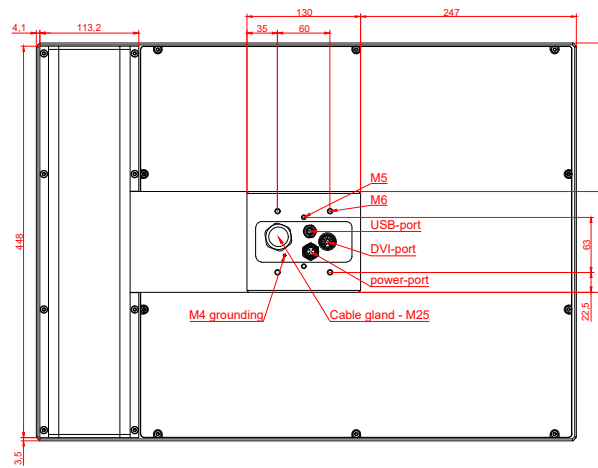

CP7813-0000, CP7813-0001
with
C9900-E738
C9900-M205

connection-console (by customer)
Rittal CP6206.490
Rittal CP6508.020

main dimensions and fixing points

front view

side view

rear view

mounting arm adapter from top

rear view

mounting arm adapter from bottom