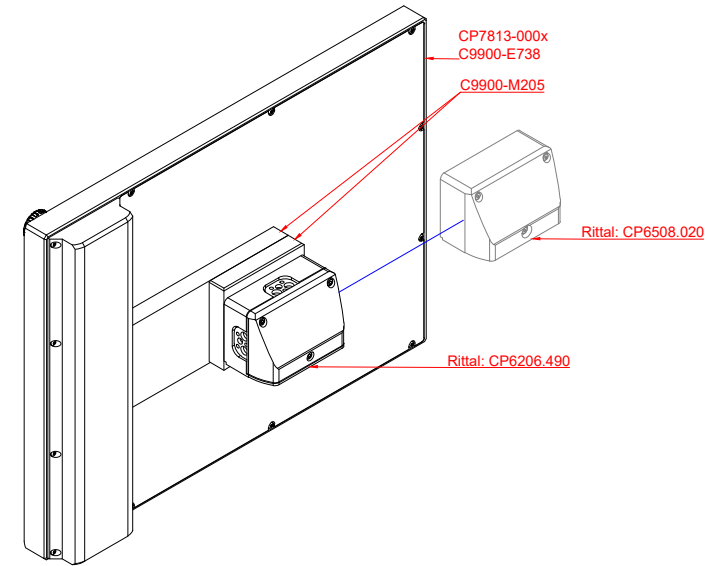

CP7813-0000, CP7813-0001
with
C9900-E738
C9900-M205

connection-console (by customer)
Rittal CP6206.490
Rittal CP6508.020

main dimensions and fixing points

front view

side view

rear view

mounting arm adapter from top

rear view

mounting arm adapter from bottom