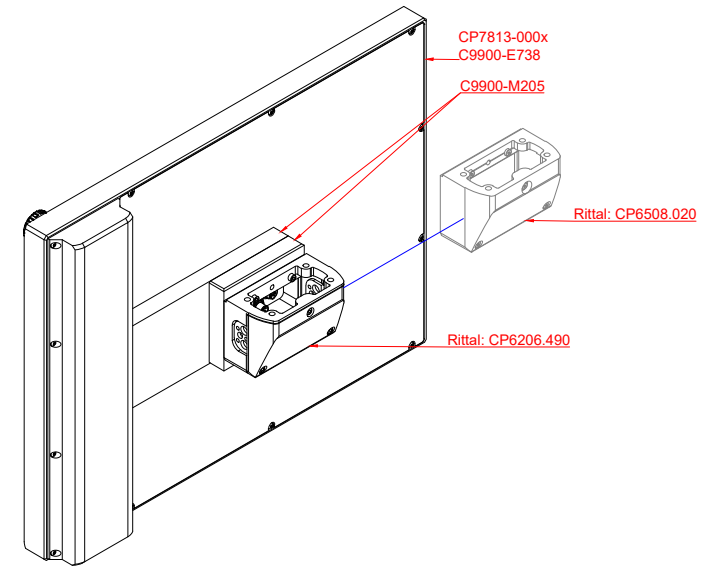

CP7813-0000, CP7813-0001
with
C9900-E738
C9900-M205

connection-console (by customer)
Rittal CP6206.490
Rittal CP6508.020

main dimensions and fixing points

front view

side view

rear view

mounting arm adapter from top

rear view

mounting arm adapter from bottom