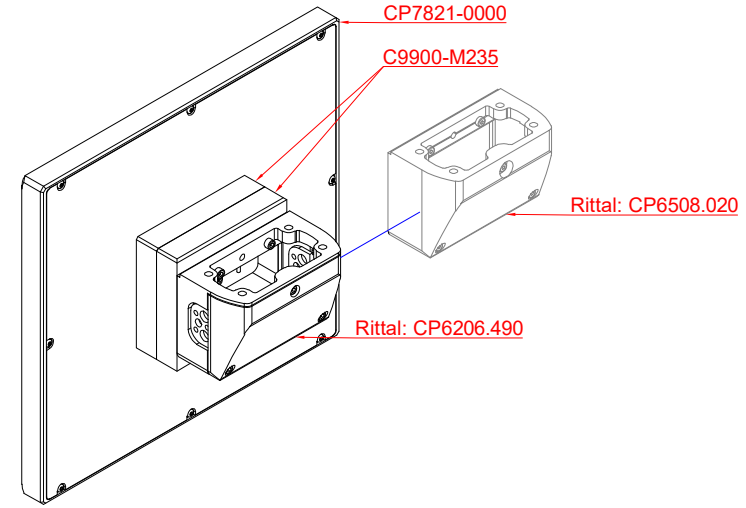

front view

side view

rear view

CP7821-0000
with
C9900-M235

connection-console
Rittal CP6206.490
Rittal CP6508.020

main dimensions and
fixing points

front view

side view

rear view