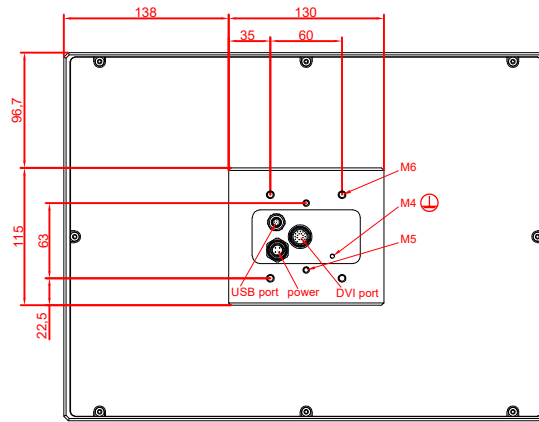

front view

side view

rear view

CP7821-0000
with
C9900-M235

connection-console
Rittal CP6206.490
Rittal CP6508.020

main dimensions and
fixing points

front view

side view

rear view