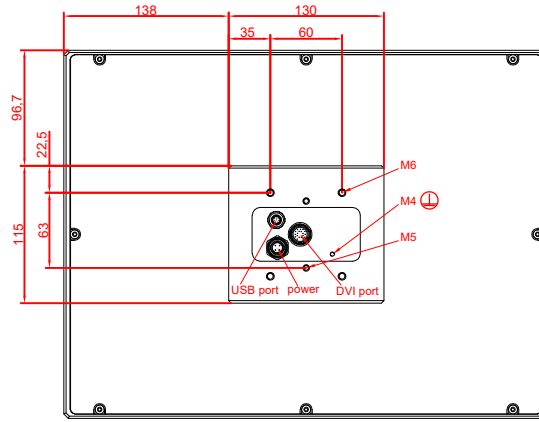

front view

side view

rear view

CP7821-0000
with
C9900-M235

connection-console
Rittal CP6206.490
Rittal CP6508.020

main dimensions and
fixing points

front view

side view

rear view