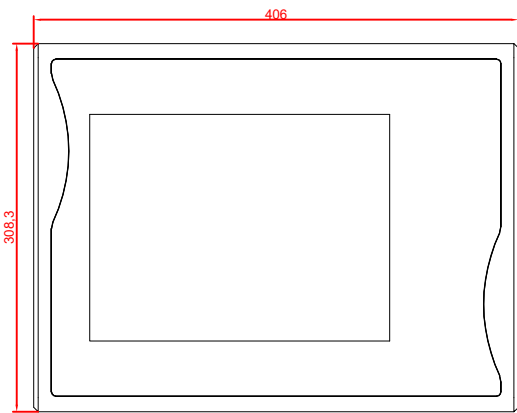

front view

side view

rear view

CP7821-0000
with
C9900-M235

connection-console
Rittal CP6206.490
Rittal CP6508.020

main dimensions and
fixing points

front view

side view

rear view