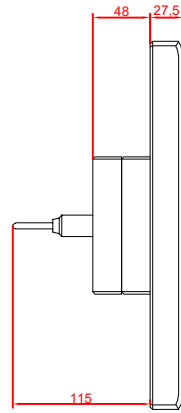

front view

side view

rear view

CP7821-0000
with
C9900-M235

connection-console
Rittal CP6206.490
Rittal CP6508.020

main dimensions and
fixing points

front view

side view

rear view