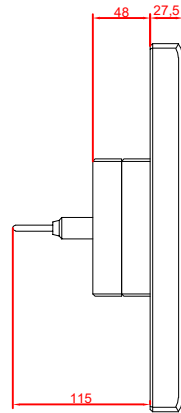

front view

side view

rear view

CP7821-0000
with
C9900-M235

connection-console
Rittal CP6206.490
Rittal CP6508.020

main dimensions and
fixing points

front view

side view

rear view