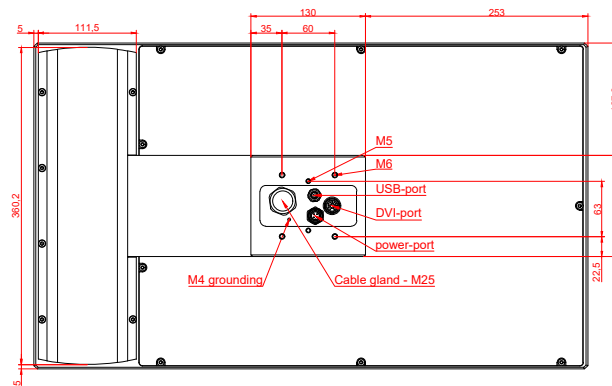

CP7822-0000, CP7812-0001
with
C9900-E768
C9900-M205

connection-console (by customer)
Rittal CP6206.490
Rittal CP6508.020

main dimensions and fixing points

front view

side view

rear view

mounting arm adapter from top

rear view

mounting arm adapter from bottom