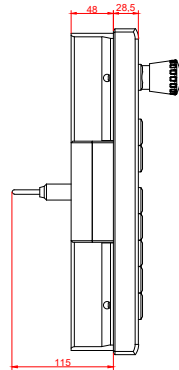

CP7822-0000, CP7812-0001
with
C9900-E768
C9900-M205

connection-console (by customer)
Rittal CP6206.490
Rittal CP6508.020

main dimensions and fixing points

front view

side view

rear view

mounting arm adapter from top

rear view

mounting arm adapter from bottom