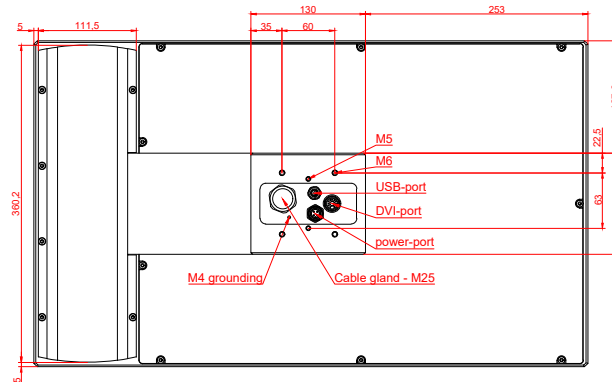

CP7822-0000, CP7812-0001
with
C9900-E768
C9900-M205

connection-console (by customer)
Rittal CP6206.490
Rittal CP6508.020

main dimensions and fixing points

front view

side view

rear view

mounting arm adapter from top

rear view

mounting arm adapter from bottom