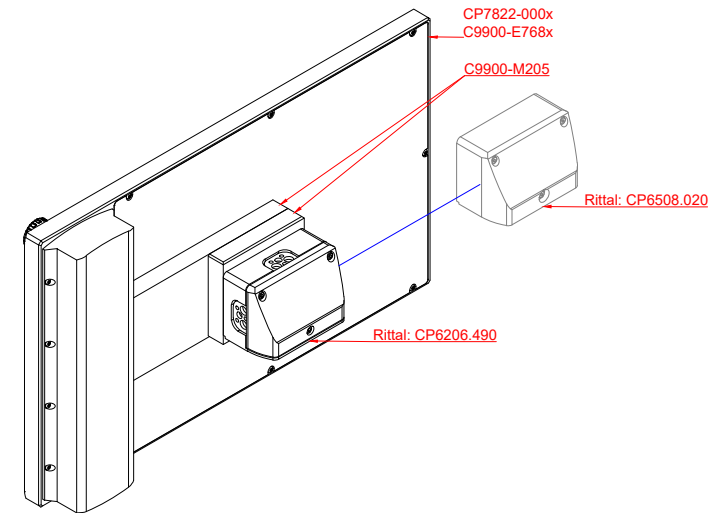

CP7822-0000, CP7812-0001
with
C9900-E768
C9900-M205

connection-console (by customer)
Rittal CP6206.490
Rittal CP6508.020

main dimensions and fixing points

front view

side view

rear view

mounting arm adapter from top

rear view

mounting arm adapter from bottom