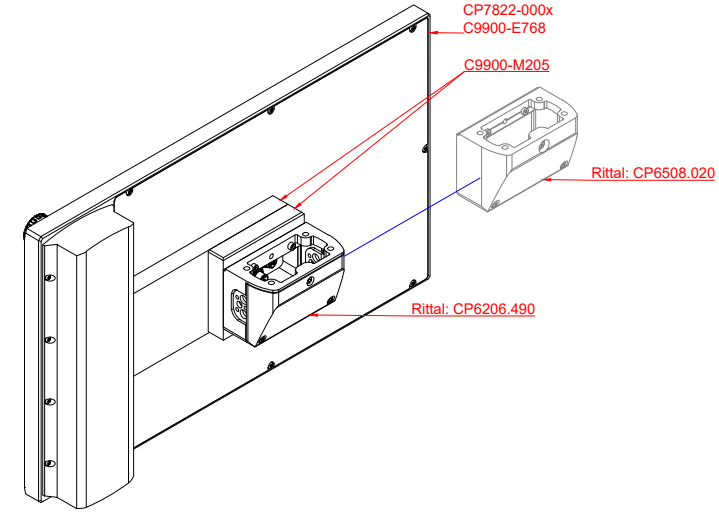

CP7822-0000, CP7812-0001
with
C9900-E768
C9900-M205

connection-console (by customer)
Rittal CP6206.490
Rittal CP6508.020

main dimensions and fixing points

front view

side view

rear view

mounting arm adapter from top

rear view

mounting arm adapter from bottom