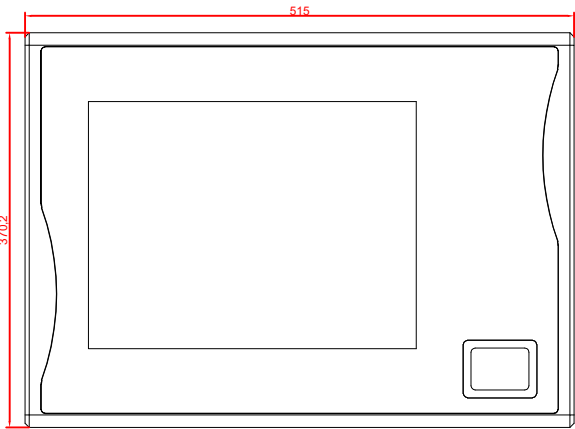

front view

side view

rear view

CP7822-0002  
with  
C9900-M235

connection-console  
Rittal CP6206.490  
Rittal CP6508.020

main dimensions and  
fixing points

front view

side view

rear view