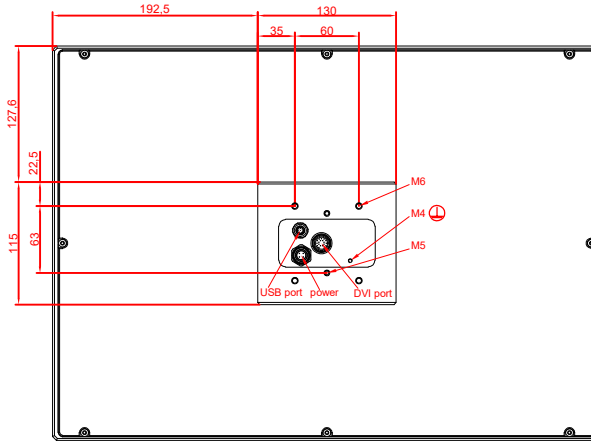

front view

side view

rear view

CP7822-0002  
with  
C9900-M235

connection-console  
Rittal CP6206.490  
Rittal CP6508.020

main dimensions and  
fixing points

front view

side view

rear view