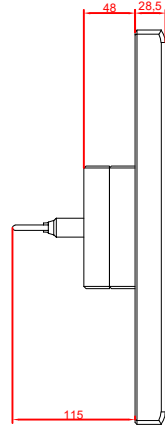

front view

side view

rear view

CP7822-0002  
with  
C9900-M235

connection-console  
Rittal CP6206.490  
Rittal CP6508.020

main dimensions and  
fixing points

front view

side view

rear view