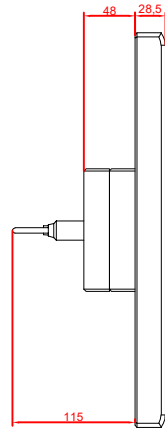

front view

side view

rear view

CP7822-0002  
with  
C9900-M235

connection-console  
Rittal CP6206.490  
Rittal CP6508.020

main dimensions and  
fixing points

front view

side view

rear view