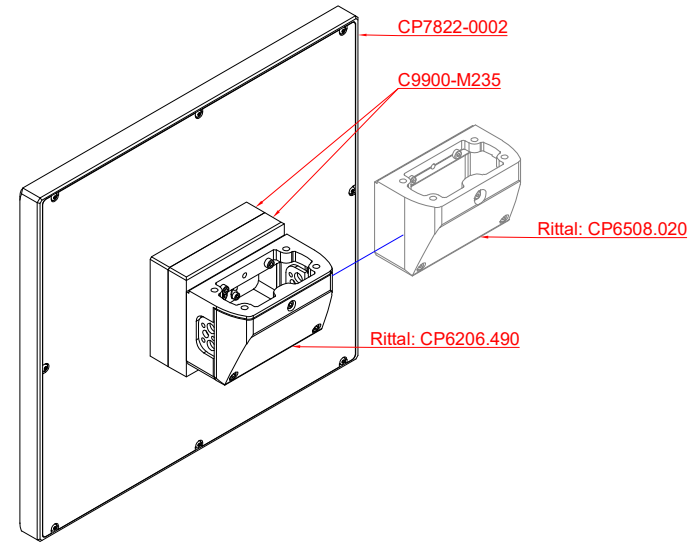

front view

side view

rear view

CP7822-0002  
with  
C9900-M235

connection-console  
Rittal CP6206.490  
Rittal CP6508.020

main dimensions and  
fixing points

front view

side view

rear view