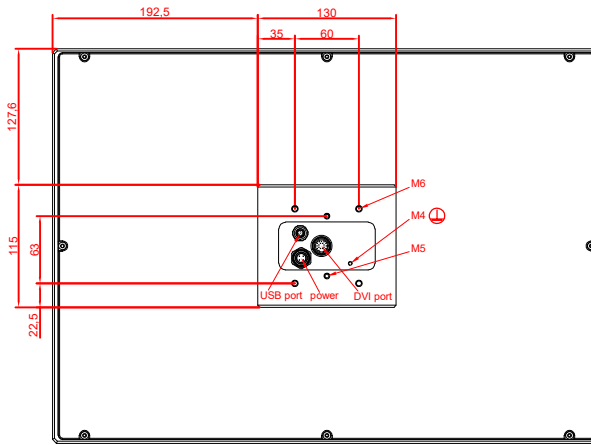

front view

side view

rear view

CP7822-0002  
with  
C9900-M235

connection-console  
Rittal CP6206.490  
Rittal CP6508.020

main dimensions and  
fixing points

front view

side view

rear view